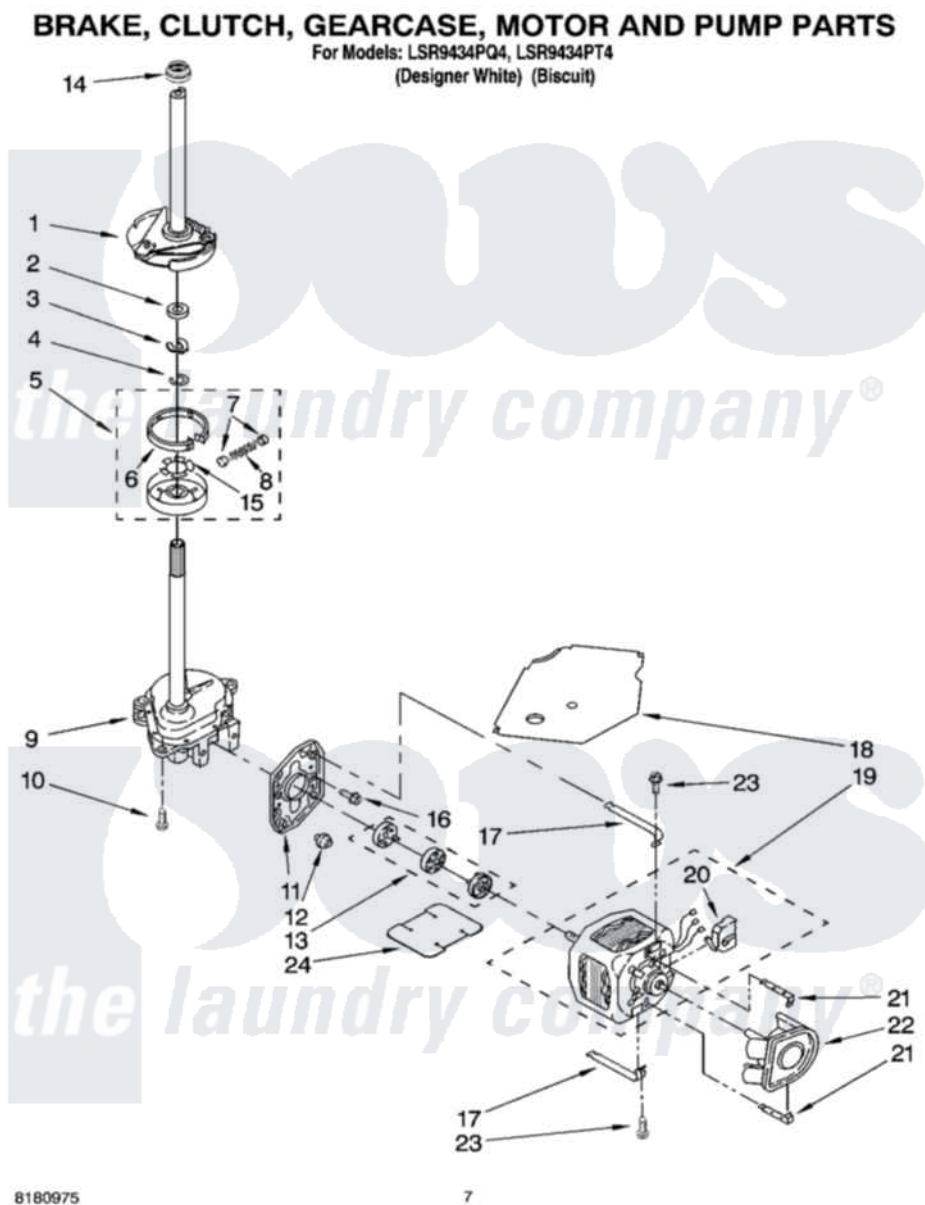

Whirlpool LSR9434PT4 04 - BRAKE, CLUTCH, GEARCASE, MOTOR AND PUMP PARTS

Whirlpool [Residential Whirlpool LSR9434PT4 Washer Parts](#) Parts Diagram 04 - BRAKE, CLUTCH, GEARCASE, MOTOR AND PUMP PARTS

[Click on the part number to view part](#)

Item	Original Part Number	Replaced By	Status	Part Description
1	388952	285792		Basketdrive
2	63292			Washer, Spin Tube Thrust
3	62697	W10080230		Ring, Spin Tube Support
4	63283	285353		Ring
5	3951311	285785		Clutch
6	3951308	285790		Lining
7	62646			Cap, Clutch Spring
8	3946792			Spring And Damper Assembly
9	3360630	3360629		Gearcase
10	3357334	3400516		Screw Anti-Rattle
11	62611			Plate, Motor Mount To Gearcase
12	62691			Grommet, Motor
13	285753	285753A		Coupling
14	8577374			Seal, Centerpost

15	3355454		Clip, Main Drive
16	3400516		Screw Anti-Rattle
17	3349637	W10086010	Retainer, Motor
18	3362089		Shield, Tub To Motor
19	8528157	661600	Motor, Main Drive
20	3952056		Switch, Main Drive Motor
21	8546127		Retainer, Pump
22	3363394		Pump
23	3387485	273556	Screw, 10-16 X 5/8
24	3946532		Shield, Motor