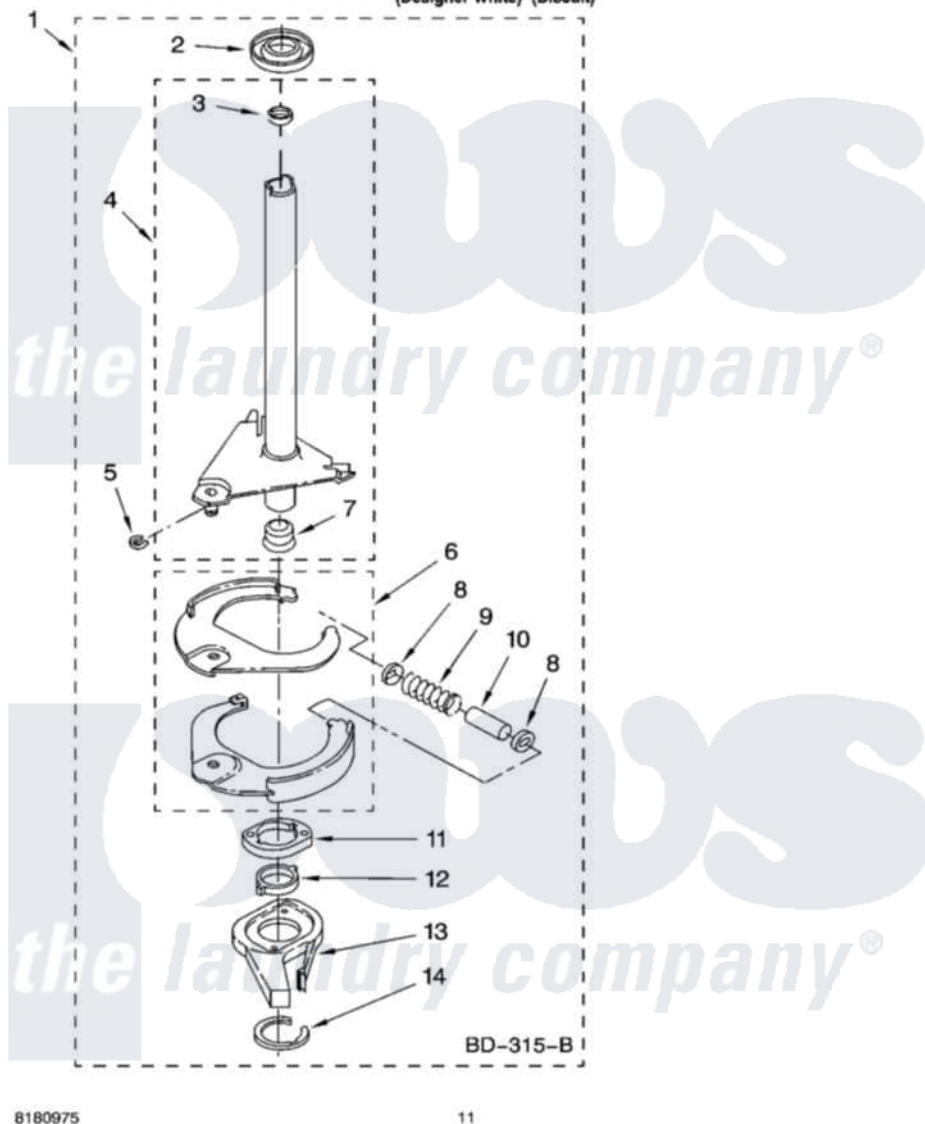

# Whirlpool LSR9434PT4 07 - BRAKE AND DRIVE TUBE PARTS

## BRAKE AND DRIVE TUBE PARTS

For Models: LSR9434PQ4, LSR9434PT4  
(Designer White) (Biscuit)

8180975

11

Whirlpool Residential Whirlpool LSR9434PT4 Washer Parts Parts Diagram 07 - BRAKE AND DRIVE TUBE PARTS  
Click on the part number to view part

Item	Original Part Number	Replaced By	Status	Part Description
1	388952	<a href="#">285792</a>		Basketdrive
2	<a href="#">62658</a>			Ring, Thrust
3	<a href="#">356427</a>			Seal, Spin Pinion
4	64027	<a href="#">64208</a>		Tube-Spin
5	64035	<a href="#">W10083190</a>		Ring, Retaining
6	64232	<a href="#">285438</a>		Shoe-Brake
7	62703	<a href="#">8546462</a>		"T" Bearing, Spin Tube
8	3353956	<a href="#">285658</a>		Sleeve
9	387806		Not Available	Spring, Brake
10	3355360	<a href="#">285658</a>		Sleeve
11	661516	<a href="#">8546461</a>		Cam, Brake Release
12	<a href="#">63022</a>			Sleeve, Cam
13	64194	<a href="#">285790</a>		Lining
14	90368	<a href="#">W10083200</a>		Ring, Retaining
"	N/A		Not Available	FOLLOWING PARTS NOT ILLUSTRATED
"	<a href="#">285208</a>			Lubricant