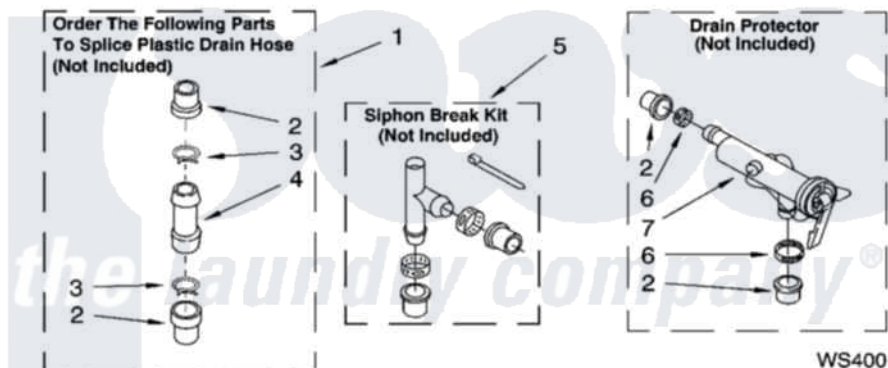

**Whirlpool LSR9434PT4 09 - WATER SYSTEM PARTS, OPTIONAL PARTS
(NOT INCLUDED)**

WATER SYSTEM PARTS

For Models: LSR9434PQ4, LSR9434PT4
(Designer White) (Biscuit)

8180975

13

Whirlpool [Residential Whirlpool LSR9434PT4 Washer Parts](#) Parts Diagram 09 - WATER SYSTEM PARTS,
OPTIONAL PARTS (NOT INCLUDED)
Click on the part number to view part

Item	Original Part Number	Replaced By	Status	Part Description
1	285442			Water System Parts
2	285321			Water System Parts
3	370447	285655		Clamp, Hose
4	16272			Connector, Straight
5	285320			Water System Parts
6	65349	285655		Clamp, Hose
7	367031			Water System Parts
	72017			Paint, Touch-Up
"	4392899			Paint, Touch-Up
"	350938			Paint, Pressurized Spray B
"	350930			Paint, Pressurized Spray B
"	4392901			Paint, Pressurized Spray
"	799344			Paint, Touch-Up)
"	4392900			Paint, Bulk)
"	N/A		Not Available	OIL