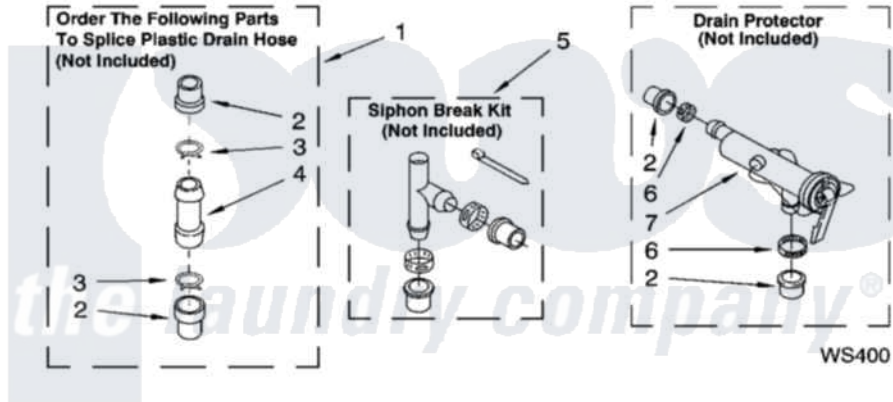

WATER SYSTEM PARTS

For Model: LSW9700PQ0
Designer White

8180359

11

Whirlpool [Residential Whirlpool LSW9700PQ0 Washer Parts](#) Parts Diagram 07 - WATER SYSTEM PARTS
Click on the part number to view part

Item	Original Part Number	Replaced By	Status	Part Description
1	285442			Water System Parts
2	285321			Water System Parts
3	370447	285655		Clamp, Hose
4	16272			Connector, Straight
5	285320			Water System Parts
6	65349	285655		Clamp, Hose
7	367031			Water System Parts