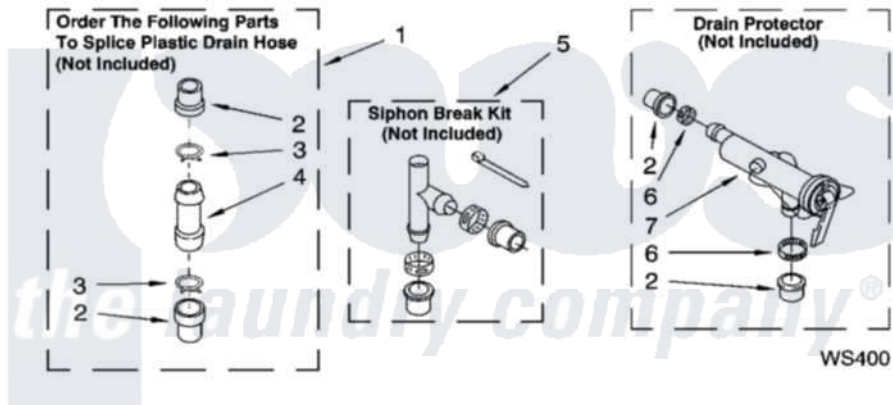

**WATER SYSTEM PARTS**

For Model: LSW9700PQ1  
(Designer White)

8180668

11

Whirlpool [Residential Whirlpool LSW9700PQ1 Washer Parts](#) Parts Diagram 07 - WATER SYSTEM PARTS

[Click on the part number to view part](#)

| Item | Original Part Number   | Replaced By            | Status | Part Description    |
|------|------------------------|------------------------|--------|---------------------|
| 1    | <a href="#">285442</a> |                        |        | Water System Parts  |
| 2    | <a href="#">285321</a> |                        |        | Water System Parts  |
| 3    | 370447                 | <a href="#">285655</a> |        | Clamp, Hose         |
| 4    | <a href="#">16272</a>  |                        |        | Connector, Straight |
| 5    | <a href="#">285320</a> |                        |        | Water System Parts  |
| 6    | 65349                  | <a href="#">285655</a> |        | Clamp, Hose         |
| 7    | <a href="#">367031</a> |                        |        | Water System Parts  |