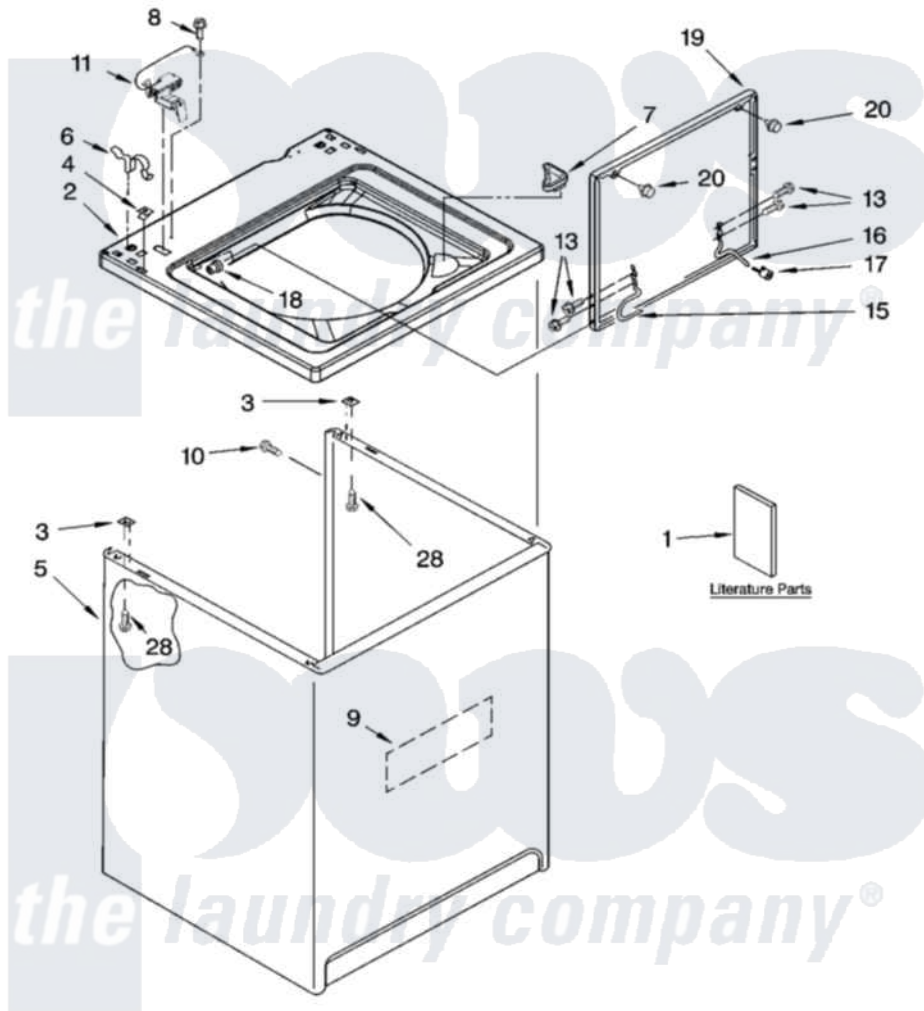

Whirlpool LSW9700PQ2 01 - TOP AND CABINET PARTS

TOP AND CABINET PARTS

For Model: LSW9700PQ2
(Designer White)

AUTOMATIC WASHER

11-05 Litho In U.S.A. (dtd)

1

Part No. 8180924

Whirlpool [Residential Whirlpool LSW9700PQ2 Washer Parts](#) Parts Diagram 01 - TOP AND CABINET PARTS
Click on the part number to view part

Item	Original Part Number	Replaced By	Status	Part Description
1	3958075		Not Available	Installation Instructions
"	3955919		Not Available	Feature Sheet
"	8578232		Not Available	Use & Care Guide
"	3957481		Not Available	Energy Guide
"	8564019		Not Available	Wiring Diagram
"	N/A		Not Available	Following May Be Purchased
"	N/A		Not Available	DO-IT-YOURSELF REPAIR MANUALS
"	4313896			Do-It-Yourself Repair Manuals
2	8318064			Top
3	62750			Spacer, Cabinet To Top (4)
4	357213			Nut, Push-In
5	63424			Cabinet
6	62780			Clip, Top And Cabinet And Rear Panel
7	3362952			Dispenser, Bleach
8	3351611			Screw, Gearcase Cover

8	3351014		Mounting
9	3976348		Absorber, Sound
10	3357011	308685	Side Trim)
11	8318084		Switch, Lid
13	3351355	W10119828	Screw, Lid Hinge Mounting
15	8318088		Hinge, Lid
16	54583		Hinge, Lid
17	19119		Bumper, Lid Hinge
18	21258		Bearing, Lid Hinge
19	8542387	W10193857	Lid
20	9724509		Bumper, Lid
28	3390631		Screw, 10-16 X 3/8