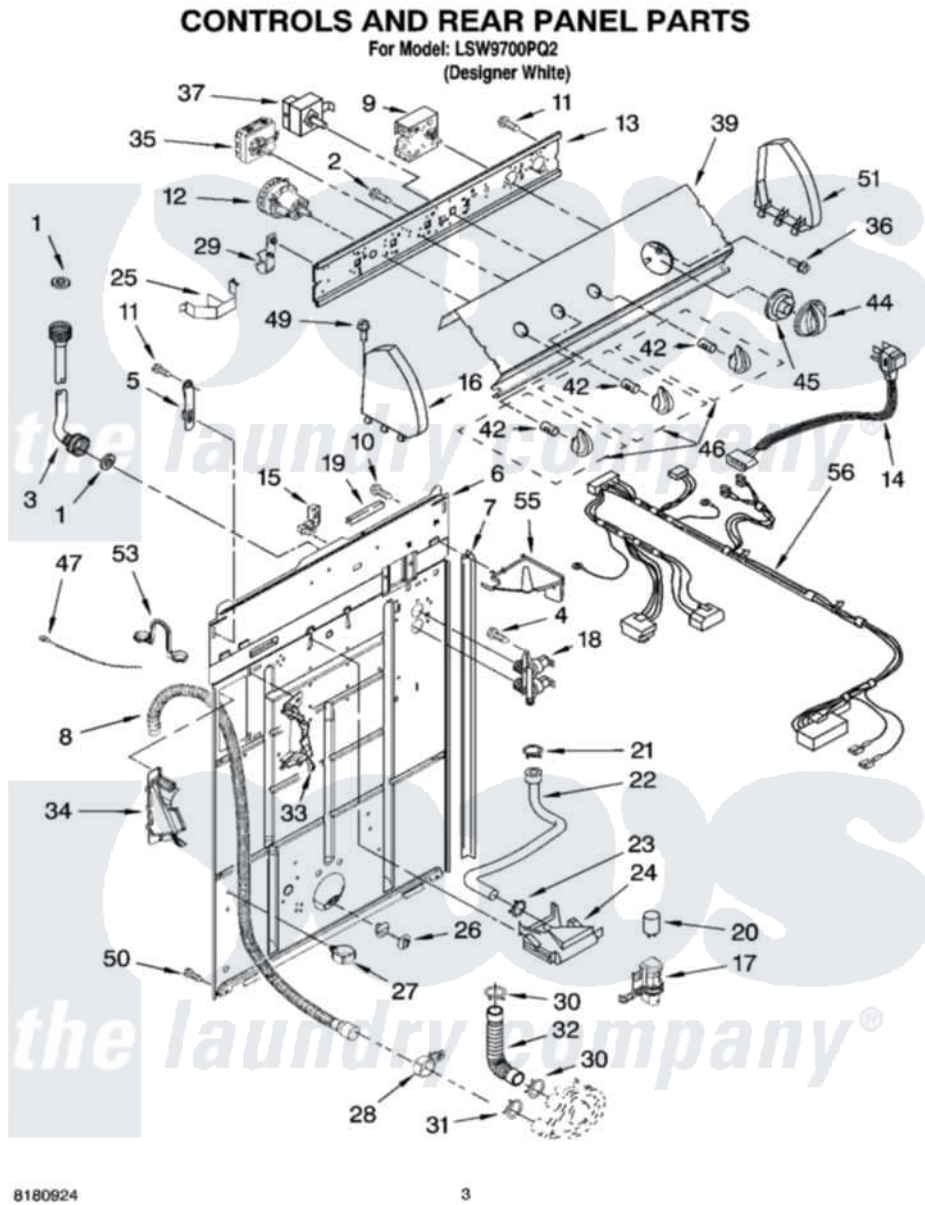

Whirlpool LSW9700PQ2 02 - CONTROLS AND REAR PANEL PARTS

8180924

3

Whirlpool Residential Whirlpool LSW9700PQ2 Washer Parts Parts Diagram 02 - CONTROLS AND REAR PANEL PARTS

[Click on the part number to view part](#)

Item	Original Part Number	Replaced By	Status	Part Description
1	3976300	16123		Washer Inlet-Hose Miscellaneous Parts Must be Ordered Separately.
2	3400073			Screw, Ground
3	8571377	89503		Hose-Inlet
"	8571378	89503		Hose-Inlet
4	9740848			Screw, Mixing Valve Mounting
5	8568314			Strap, Console
6	8318015			Panel, Rear
7	62747			Pad, Rear Panel
8	8559373	W10096921		Drain Hose Assembly
9	8557301			Timer, Control
10	3351614			Screw, Gearcase Cover Mounting
11	90767			Screw, 8A X 3/8 HeX Washer Head Tapping
12	8528337	W10339317		Switch-WL