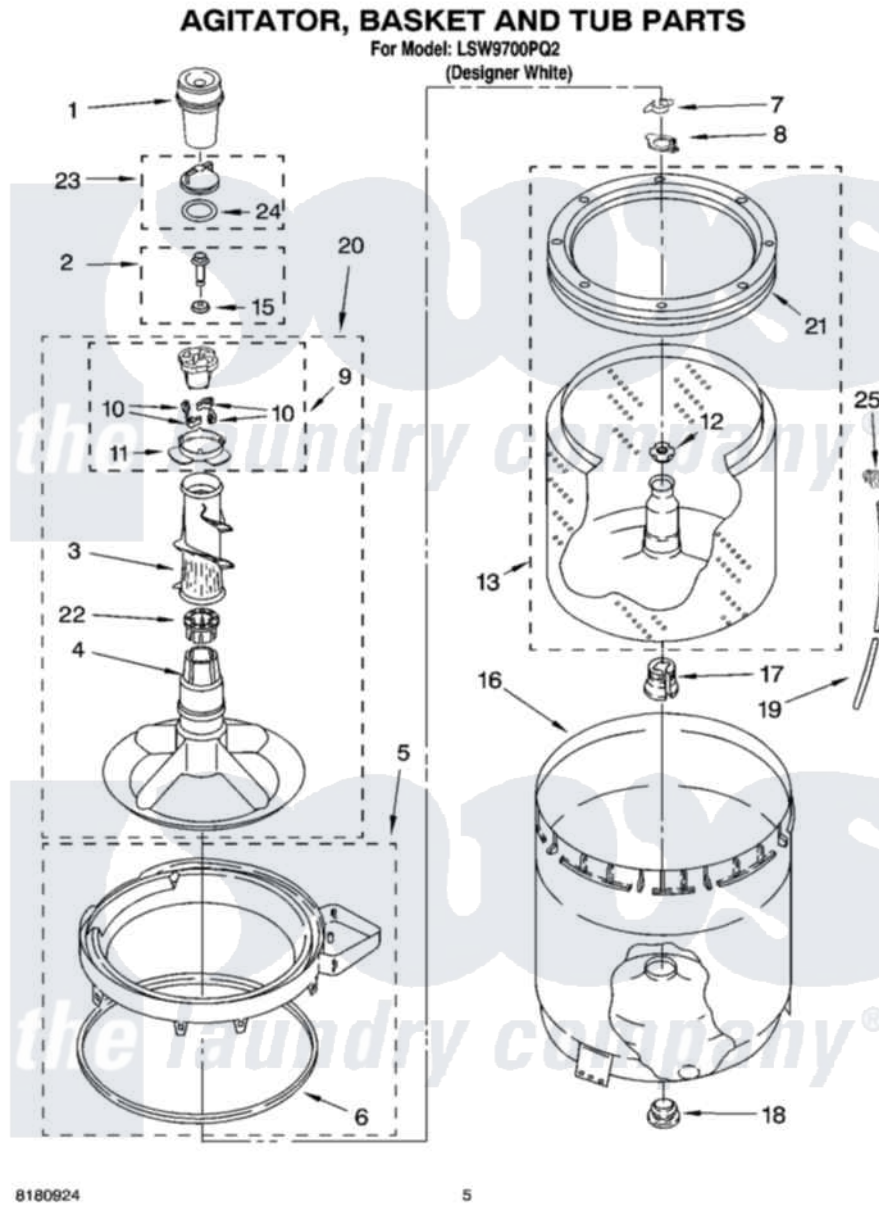

Whirlpool LSW9700PQ2 03 - AGITATOR, BASKET AND TUB PARTS

Whirlpool [Residential Whirlpool LSW9700PQ2 Washer Parts](#) Parts Diagram 03 - AGITATOR, BASKET AND TUB PARTS

[Click on the part number to view part](#)

Item	Original Part Number	Replaced By	Status	Part Description
1	63580			Dispenser, Fabric Softener
2	358237			Screw And Washer
3	3363003			Mover, Clothes
4	3951632			Agitator
5	8528150	W10445870		Ring-Tub
6	3976308			Gasket, Tub Ring
7	3354845			Clip, Agitator
8	8543666			Washer, Agitator
9	3951682	285809		Cam-Agitator
10	3366877	80040		Dog-Agitator
11	3952374			Bearing, Driven Cam
12	21366			Nut, Spanner
13	8526016	W10389328		Clothes Container, Assembly
15	3949550			Washer
16	63849			Strain Relief, Power Cord
17	389140			Tub Block, Basket Drive

18	383727		Gasket, Centerpodt
19	3347780	353244	Hose, Pressure Switch
20	3951744		Agitator Assembly
21	8519788	387240	Ring, Balance
22	3951608		Spacer, Thrust
23	3354733	W10074580	Cap, Barrier
24	3348855	W10072840	Fabric Softener
25	2219077		Clip, Pressure Switch Hose