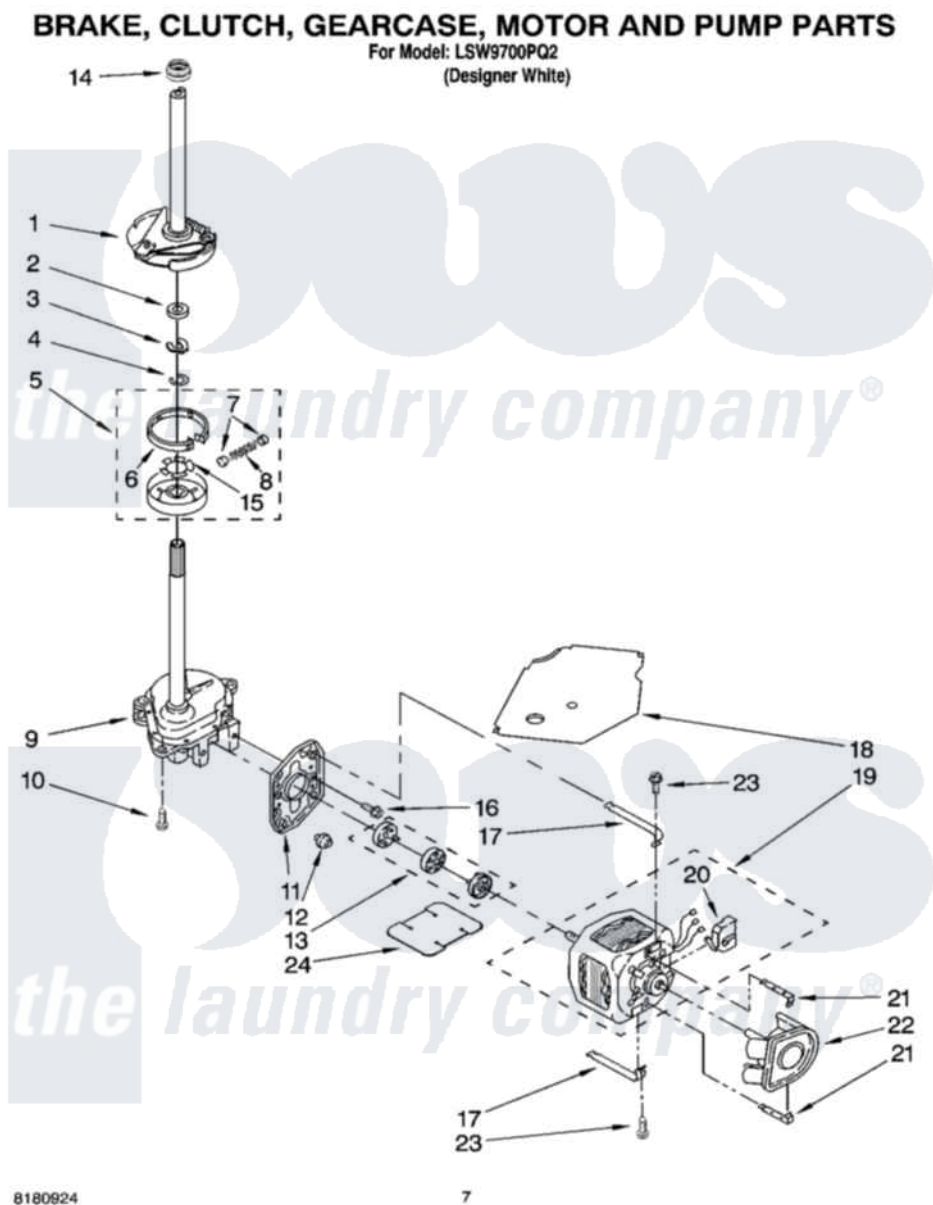

# Whirlpool LSW9700PQ2 04 - BRAKE, CLUTCH, GEARCASE, MOTOR AND PUMP PARTS

Whirlpool [Residential Whirlpool LSW9700PQ2 Washer Parts](#) Parts Diagram 04 - BRAKE, CLUTCH, GEARCASE, MOTOR AND PUMP PARTS  
Click on the part number to view part

Item	Original Part Number	Replaced By	Status	Part Description
1	388952	<a href="#">285792</a>		Basketdrive
2	<a href="#">63292</a>			Washer, Spin Tube Thrust
3	62697	<a href="#">W10080230</a>		Ring, Spin Tube Support
4	63283	<a href="#">285353</a>		Ring
5	3951311	<a href="#">285785</a>		Clutch
6	3951308	<a href="#">285790</a>		Lining
7	<a href="#">62646</a>			Cap, Clutch Spring
8	<a href="#">3946792</a>			Spring And Damper Assembly
9	3360630	<a href="#">3360629</a>		Gearcase
10	3357334	<a href="#">3400516</a>		Screw Anti-Rattle
11	<a href="#">62611</a>			Plate, Motor Mount To Gearcase
12	<a href="#">62691</a>			Grommet, Motor
13	285753	<a href="#">285753A</a>		Coupling
14	<a href="#">8577374</a>			Seal, Centerpost

15	<a href="#">3355454</a>		Clip, Main Drive
16	<a href="#">3400516</a>		Screw Anti-Rattle
17	3349637	<a href="#">W10086010</a>	Retainer, Motor
18	<a href="#">3362089</a>		Shield, Tub To Motor
19	8528157	<a href="#">661600</a>	Motor, Main Drive
20	<a href="#">3952056</a>		Switch, Main Drive Motor
21	<a href="#">8546127</a>		Retainer, Pump
22	<a href="#">3363394</a>		Pump
23	3387485	<a href="#">273556</a>	Screw, 10-16 X 5/8
24	<a href="#">3946532</a>		Shield, Motor