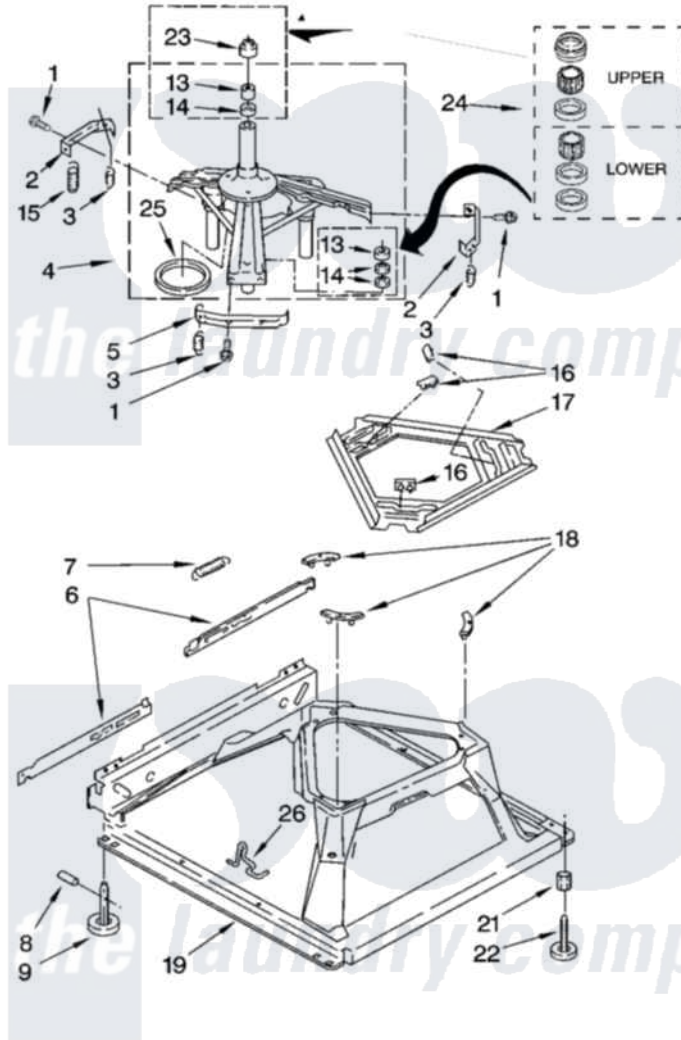

Whirlpool LSW9700PQ2 05 - MACHINE BASE PARTS

MACHINE BASE PARTS

For Model: LSW9700PQ2
(Designer White)

8

8180924

Whirlpool [Residential Whirlpool LSW9700PQ2 Washer Parts](#) Parts Diagram 05 - MACHINE BASE PARTS
Click on the part number to view part

Item	Original Part Number	Replaced By	Status	Part Description
1	3400076			Screw, Bracket Mounting
2	64067			Bracket, Spring Outer
3	63907			Spring, Suspension
4	8575214	280184		Support
5	64065			Bracket, Spring Outer
6	63466			Link, Leveling Mechanism
7	62597	8316845		Spring
8	62837			Pin, Knurled
9	62596	285244		Feet-Leveling
13	3347047	8546455		Bearing, Centerpost
14	357409	359449		Seal, Agitator Shaft
15	388492	W10250667		Spring, Counterweight
16	62568	285219		Pad
17	3946509			Plate, Suspension
18	3363660	285744		Pad
19	3946512	285771		Base

21	3359452		Nut, Lock
22	389102	W10001130	Foot, Leveling
23	8577376		Seal, Centerpost
24	285203		Centerpost Bearing Kit
25	63134		Ring, Sound Deadening
26	63806	W10145155	Retainer, Suspension Spring