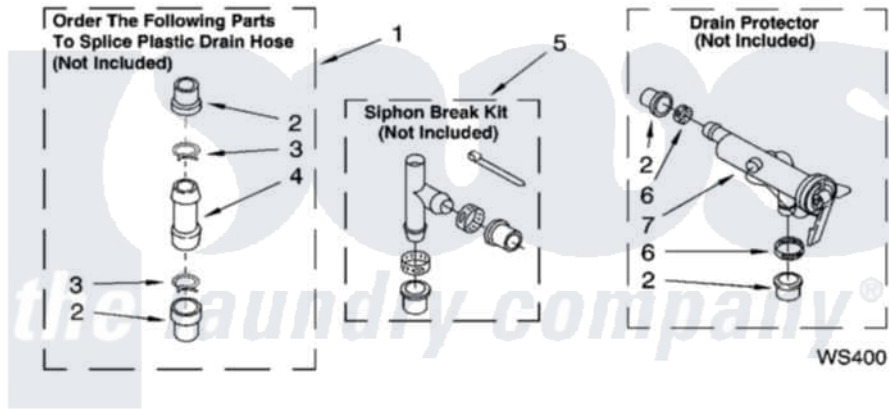

**WATER SYSTEM PARTS**

For Model: LSW9700PQ2  
(Designer White)

8180924

11

Whirlpool [Residential Whirlpool LSW9700PQ2 Washer Parts](#) Parts Diagram 07 - WATER SYSTEM PARTS  
Click on the part number to view part

Item	Original Part Number	Replaced By	Status	Part Description
1	<a href="#">285442</a>			Water System Parts
2	<a href="#">285321</a>			Water System Parts
3	370447	<a href="#">285655</a>		Clamp, Hose
4	<a href="#">16272</a>			Connector, Straight
5	<a href="#">285320</a>			Water System Parts
6	65349	<a href="#">285655</a>		Clamp, Hose
7	<a href="#">367031</a>			Water System Parts