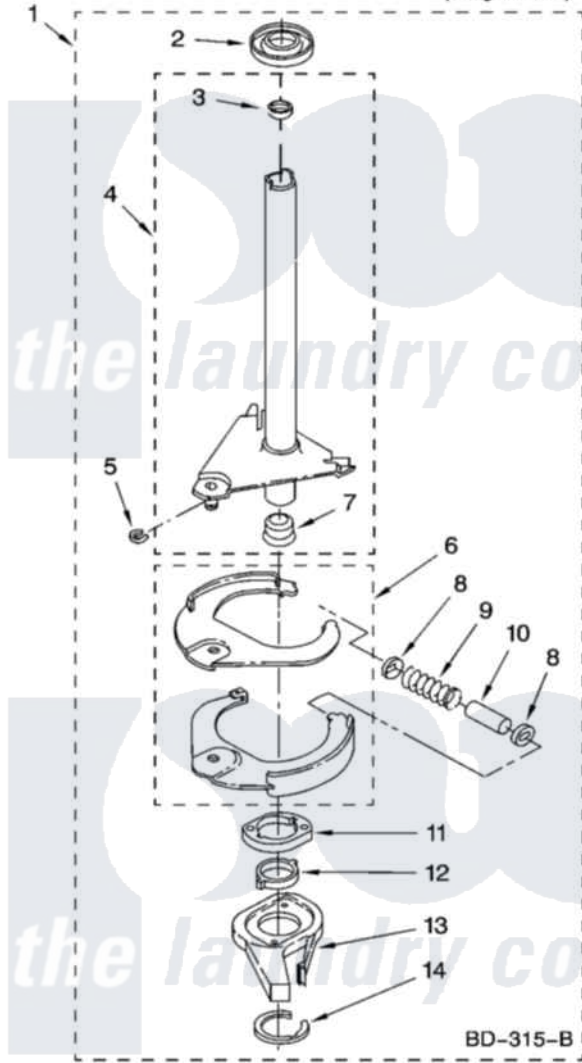

Whirlpool LSW9700PQ2 08 - BRAKE AND DRIVE TUBE PARTS

BRAKE AND DRIVE TUBE PARTS

For Model: LSW9700PQ2
(Designer White)

12

8180924

Whirlpool [Residential Whirlpool LSW9700PQ2 Washer Parts](#) Parts Diagram 08 - BRAKE AND DRIVE TUBE PARTS
Click on the part number to view part

Item	Original Part Number	Replaced By	Status	Part Description
1	388952	285792		Basketdrive
2	62658			Ring, Thrust
3	356427			Seal, Spin Pinion
4	64027	64208		Tube-Spin
5	64035	W10083190		Ring, Retaining
6	64232	285438		Shoe-Brake
7	62703	8546462		"T" Bearing, Spin Tube
8	3353956	285658		Sleeve
9	387806		Not Available	Spring, Brake
10	3355360	285658		Sleeve
11	661516	8546461		Cam, Brake Release
12	63022			Sleeve, Cam
13	64194	285790		Lining
14	90368	W10083200		Ring, Retaining
"	N/A		Not Available	FOLLOWING PARTS NOT ILLUSTRATED
"	285208			Lubricant