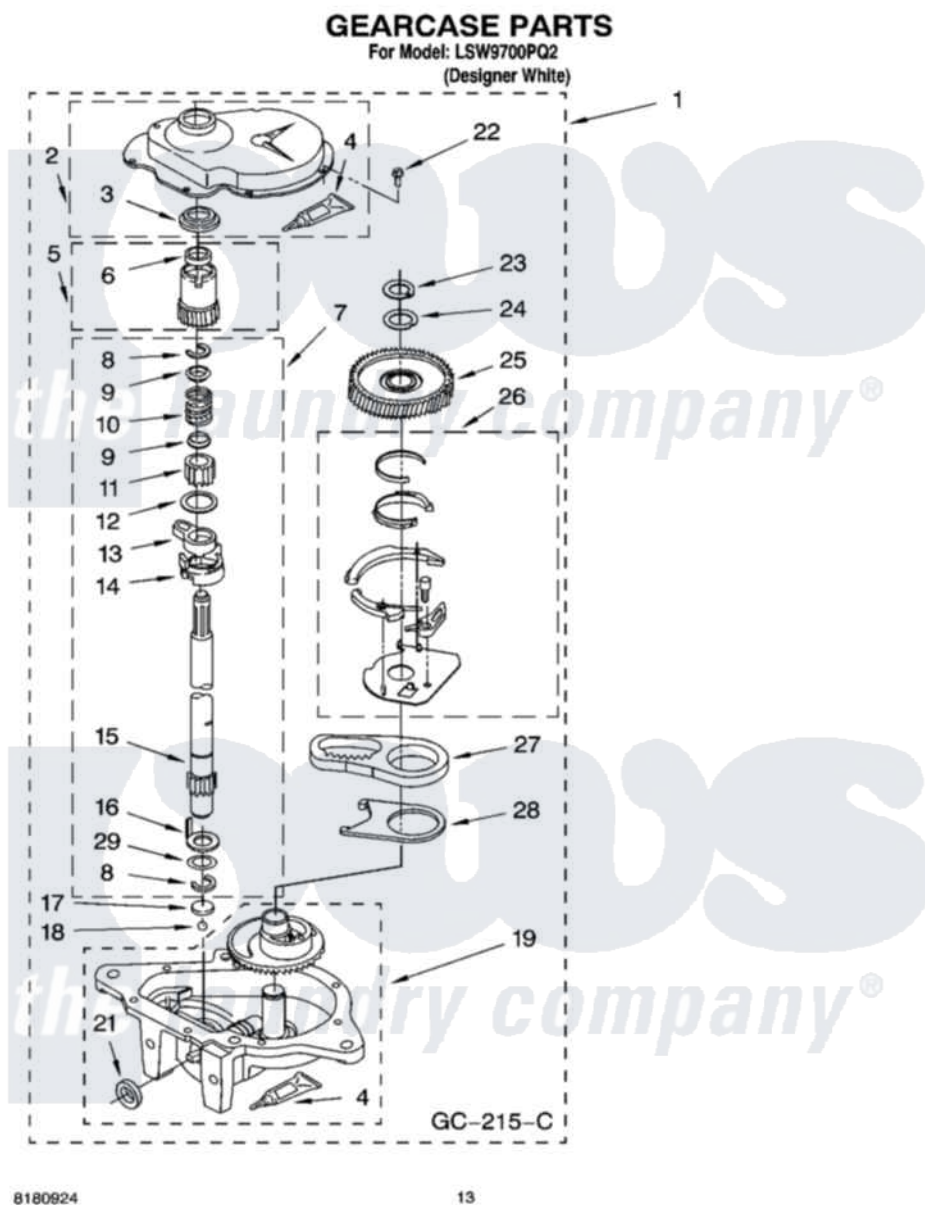

**Whirlpool LSW9700PQ2 09 - GEARCASE PARTS, OPTIONAL PARTS (NOT INCLUDED)**

Whirlpool Residential Whirlpool LSW9700PQ2 Washer Parts Parts Diagram 09 - GEARCASE PARTS, OPTIONAL PARTS (NOT INCLUDED)  
Click on the part number to view part

Item	Original Part Number	Replaced By	Status	Part Description
1	3360630	<a href="#">3360629</a>		Gearcase
2	<a href="#">285202</a>			Cover, Gearcase
3	<a href="#">3349985</a>			Seal, Gearcase Cover
4	<a href="#">285195</a>			Sealer Sealer, Gasket
5	63320	<a href="#">285362</a>		Gear and Pinion
6	<a href="#">356427</a>			Seal, Spin Pinion
7	<a href="#">389387</a>			Shaft, Agitator
8	90369		Not Available	Ring, Retaining (2)
9	<a href="#">62677</a>			Retainer, Spring
10	<a href="#">62676</a>			Spring, Agitator
11	63273	<a href="#">285509</a>		Shaft, Agitator
12	<a href="#">62619</a>			Washer, Agitator Gear
13	62580	<a href="#">285206</a>		Cam-Agitator
14	62581	<a href="#">285206</a>		Cam-Agitator
15	<a href="#">285509</a>			Shaft, Agitator