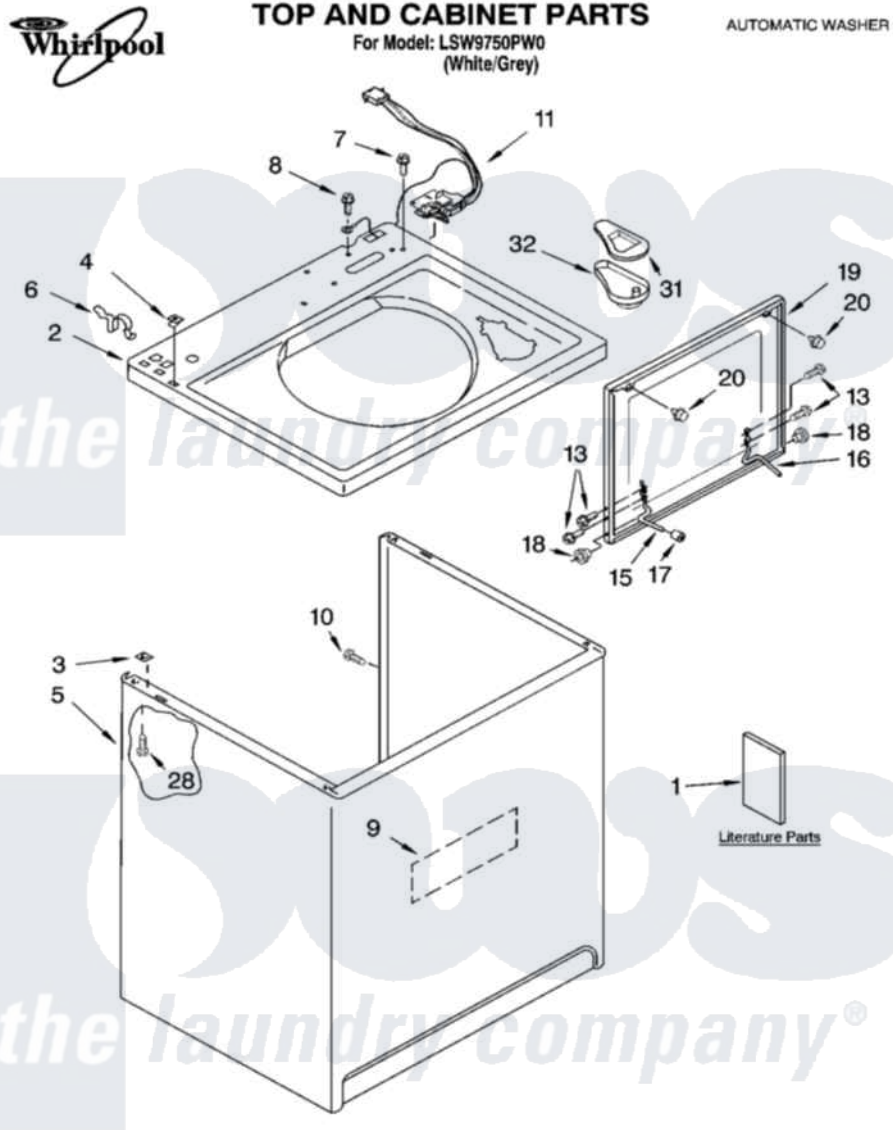

Whirlpool LSW9750PW0 01 - TOP AND CABINET PARTS

06-04 Litho in U.S.A. (drd)

1

Part No. 8180455

[Whirlpool Residential Whirlpool LSW9750PW0 Washer Parts](#) Parts Diagram 01 - TOP AND CABINET PARTS
 Click on the part number to view part

Item	Original Part Number	Replaced By	Status	Part Description
1	3956025		Not Available	Installation Instructions
"	3955922		Not Available	Feature Sheet
"	3955869		Not Available	Use & Care Guide
"	3956915		Not Available	Energy Guide
"	8564019		Not Available	Wiring Diagram
"	N/A		Not Available	Following May Be Purchased DO-IT-YOURSELF REPAIR MANUALS
"	4313896			Do-It-Yourself Repair Manuals
2	3955792			Top
3	62750			Spacer, Cabinet To Top (4)
4	357213			Nut, Push-In
5	63424			Cabinet
6	62780			Clip, Top And Cabinet And Rear Panel
7	3400611			Screw And Washer, Lid Switch
8	3351614			Screw, Gearcase Cover Mounting

9	3976348		Absorber, Sound
10	3357011	308685	Side Trim)
11	8054980		Switch, Lid
13	355274	W10119828	Screw, Lid Hinge Mounting
15	8055257		Hinge, Lid
16	8055256		Hinge, Lid
17	19119		Bumper, Lid Hinge
18	8319539		Bearing, Lid Hinge
19	8558398	W10193861	Lid
20	9724509		Bumper, Lid
28	3390631		Screw, 10-16 X 3/8
31	3955788		Cover, Dispenser
32	8519517		Dispenser, Bleach