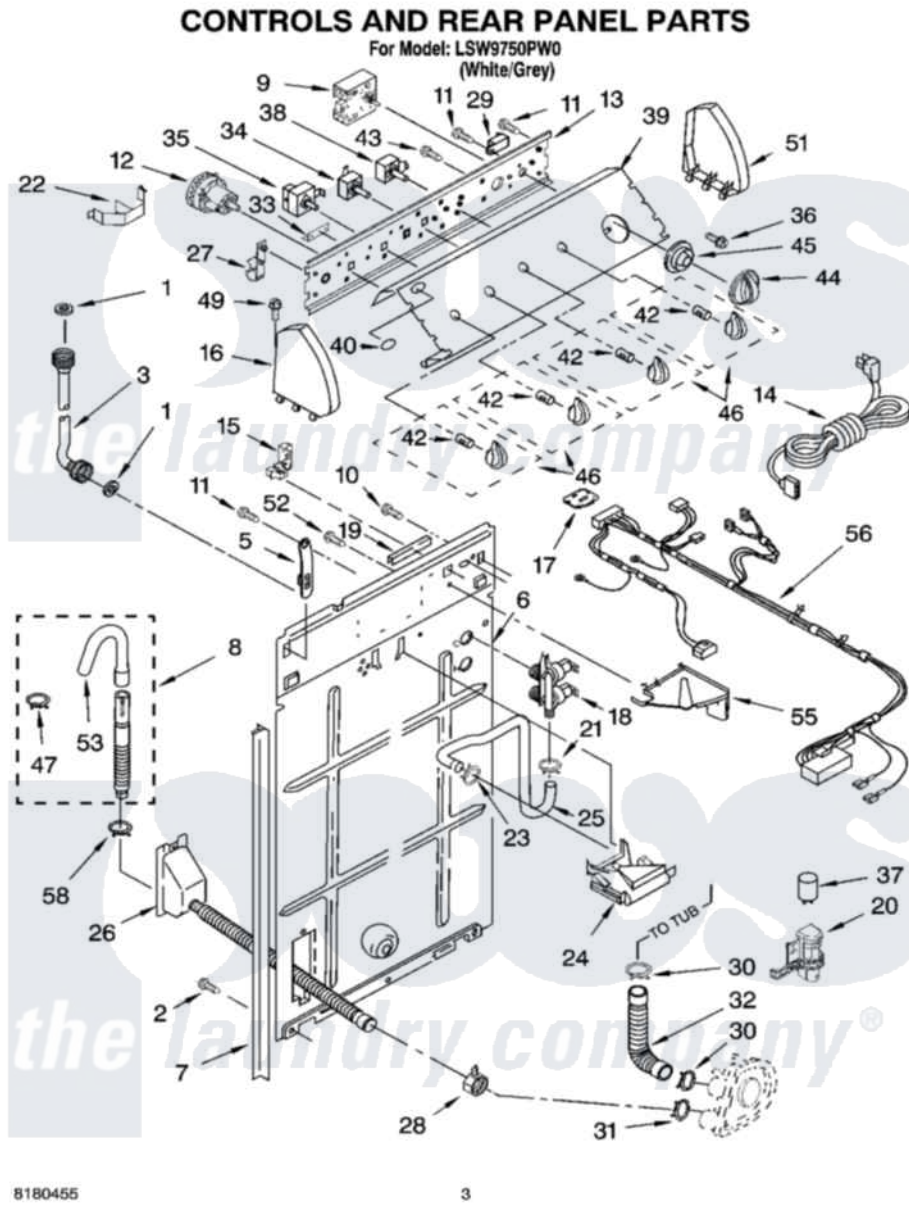

Whirlpool LSW9750PW0 02 - CONTROLS AND REAR PANEL PARTS

Whirlpool [Residential Whirlpool LSW9750PW0 Washer Parts](#) Parts Diagram 02 - CONTROLS AND REAR PANEL PARTS

[Click on the part number to view part](#)

Item	Original Part Number	Replaced By	Status	Part Description
1	3976300	16123		Washer Inlet-Hose Miscellaneous Parts Must be Ordered Separately.
2	62863	3390631		Screw, 10-16 X 3/8
3	3949374	89503		Hose-Inlet
"	3949375	89503		Hose-Inlet
5	8318255	8568314		Strap, Console
6	3357978			Panel, Rear
7	62747			Pad, Rear Panel
8	3951609	285664		Hose
9	8557301			Timer, Control
10	3351614			Screw, Gearcase Cover Mounting
11	90767			Screw, 8A X 3/8 HeX Washer Head Tapping
12	8528337	W10339317		Switch-WL
13	8544893			Bracket, Control

14	661661	285800	Cord-Power
15	3952821	285777	Relief-Str
16	8271365	279962	Endcap
17	3955787	3955728	Control, Etc
18	3979347	3979346	Valve, Water Inlet And Thermistor Assembly
19	303294	3367669	Protector, Edge
20	8318046		Clip, Capacitor
21	301958	596669	Clamp, Manifold
22	8055003		Clip, Harness And Pressure Switch
23	370450	596669	Clamp, Manifold
24	387606	3360977	Break-Vac
25	8317974	8317926	Hose, Vacuum Break
26	8317940	W10358149	Drain Hose Assembly
27	8317975		Restraint, Harness
28	3976395		Restraint, Hose
29	694419		Mini-Buzzer
30	3363366	616099	Clamp
31	8317496	285655	Clamp, Hose
32	3951449	285871	Hose
33	8316039		Shield, Atc
34	3949180	W10168257	Switch, Rotary
35	8557872		Switch, Water Temperature
36	3400818		Screw, Timer Mounting
37	661606	8572717	Capacitor, Motor Start
38	3949187	W10168262	Switch, Rotary
39	3956610		Panel, Console
40	3400985		Medallion
42	8536939		Clip, Knob
43	3400073		Screw, Ground
44	8544945		Knob, Timer
45	8544947		Dial, Timer
46	8544937		Knob, Control
47	3366913	3357331	Clamp, Drain
49	388326		Screw, 8-18 X 1.25
51	8271359	279962	Endcap
52	9740848		Screw, Mixing Valve Mounting
53	3357027		Nozzle, Hose Drain
55	8539874		Shield, Suds
56	3957016		Harness, Wiring
58	3366912	356138	Clamp, Hose