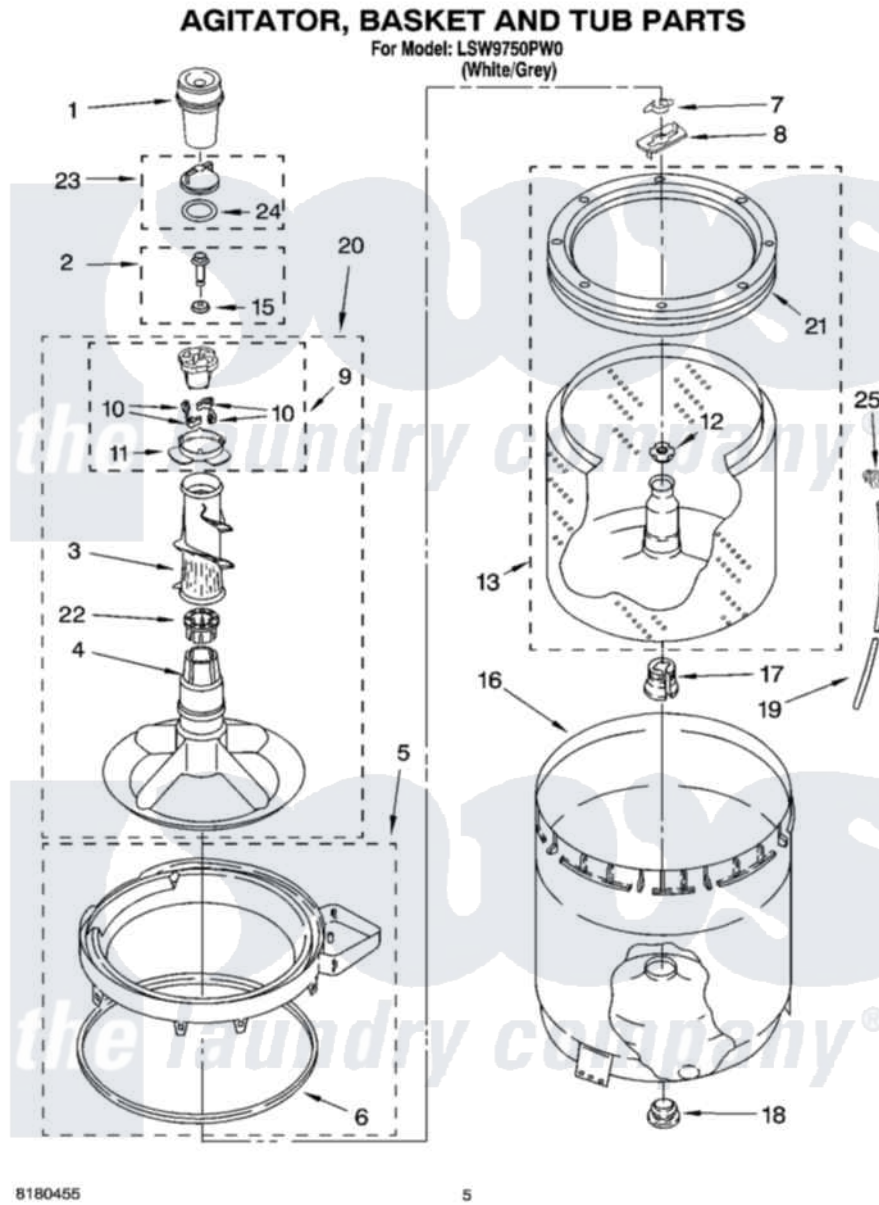

# Whirlpool LSW9750PW0 03 - AGITATOR, BASKET AND TUB PARTS

8180455

5

Whirlpool Residential Whirlpool LSW9750PW0 Washer Parts Parts Diagram 03 - AGITATOR, BASKET AND TUB PARTS

[Click on the part number to view part](#)

Item	Original Part Number	Replaced By	Status	Part Description
1	<a href="#">63580</a>			Dispenser, Fabric Softener
2	<a href="#">358237</a>			Screw And Washer
3	<a href="#">3363003</a>			Mover, Clothes
4	<a href="#">3951632</a>			Agitator
5	8528150	<a href="#">W10445870</a>		Ring-Tub
6	<a href="#">3976308</a>			Gasket, Tub Ring
7	<a href="#">3354845</a>			Clip, Agitator
8	3355921	<a href="#">8543666</a>		Washer, Agitator
9	3951682	<a href="#">285809</a>		Cam-Agitator
10	3366877	<a href="#">80040</a>		Dog-Agitator
11	<a href="#">3952374</a>			Bearing, Driven Cam
12	<a href="#">21366</a>			Nut, Spanner
13	8526016	<a href="#">W10389328</a>		Clothes Container, Assembly
15	<a href="#">3949550</a>			Washer
16	<a href="#">63849</a>			Strain Relief, Power Cord
17	<a href="#">389140</a>			Tub Block, Basket Drive

18	<a href="#">383727</a>		Gasket, Centerpodt
19	3347780	<a href="#">353244</a>	Hose, Pressure Switch
20	<a href="#">3951744</a>		Agitator Assembly
21	8519788	<a href="#">387240</a>	Ring, Balance
22	<a href="#">3951608</a>		Spacer, Thrust
23	3354733	<a href="#">W10074580</a>	Cap, Barrier
24	3348855	<a href="#">W10072840</a>	Fabric Softener
25	<a href="#">2219077</a>		Clip, Pressure Switch Hose