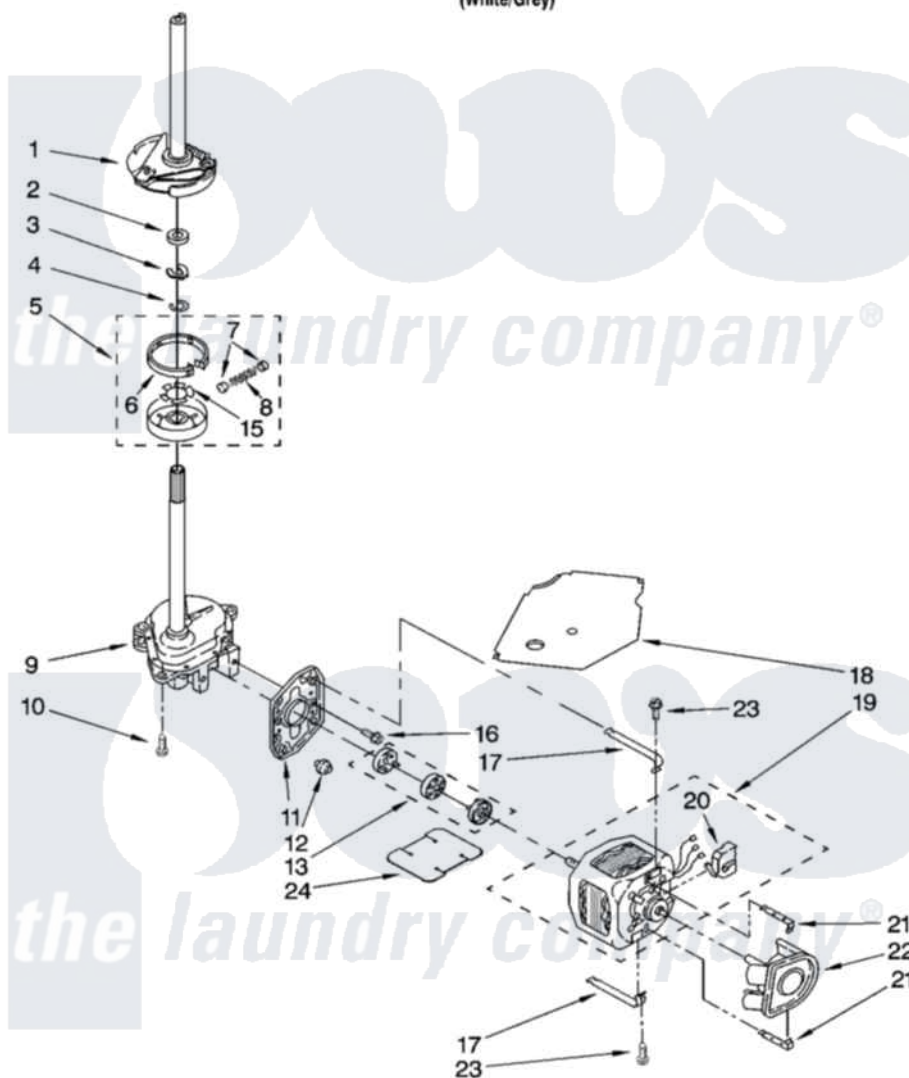

# Whirlpool LSW9750PW0 04 - BRAKE, CLUTCH, GEARCASE, MOTOR AND PUMP PARTS

## BRAKE, CLUTCH, GEARCASE, MOTOR AND PUMP PARTS

For Model: LSW9750PW0  
(White/Grey)

8180455

7

Whirlpool [Residential Whirlpool LSW9750PW0 Washer Parts](#) Parts Diagram 04 - BRAKE, CLUTCH, GEARCASE, MOTOR AND PUMP PARTS  
Click on the part number to view part

Item	Original Part Number	Replaced By	Status	Part Description
1	388952	<a href="#">285792</a>		Basketdrive
2	<a href="#">63292</a>			Washer, Spin Tube Thrust
3	62697	<a href="#">W10080230</a>		Ring, Spin Tube Support
4	63283	<a href="#">285353</a>		Ring
5	3951311	<a href="#">285785</a>		Clutch
6	3951308	<a href="#">285790</a>		Lining
7	<a href="#">62646</a>			Cap, Clutch Spring
8	<a href="#">3946792</a>			Spring And Damper Assembly
9	3360630	<a href="#">3360629</a>		Gearcase
10	3357334	<a href="#">3400516</a>		Screw Anti-Rattle
11	<a href="#">62611</a>			Plate, Motor Mount To Gearcase
12	<a href="#">62691</a>			Grommet, Motor
13	285753	<a href="#">285753A</a>		Coupling
15	<a href="#">3355454</a>			Clip, Main Drive

16	<a href="#">3400516</a>		Screw Anti-Rattle
17	3349637	<a href="#">W10086010</a>	Retainer, Motor
18	<a href="#">3362089</a>		Shield, Tub To Motor
19	8528157	<a href="#">661600</a>	Motor, Main Drive
20	<a href="#">3952056</a>		Switch, Main Drive Motor
21	<a href="#">8546127</a>		Retainer, Pump
22	<a href="#">3363394</a>		Pump
23	3387485	<a href="#">273556</a>	Screw, 10-16 X 5/8
24	<a href="#">3946532</a>		Shield, Motor