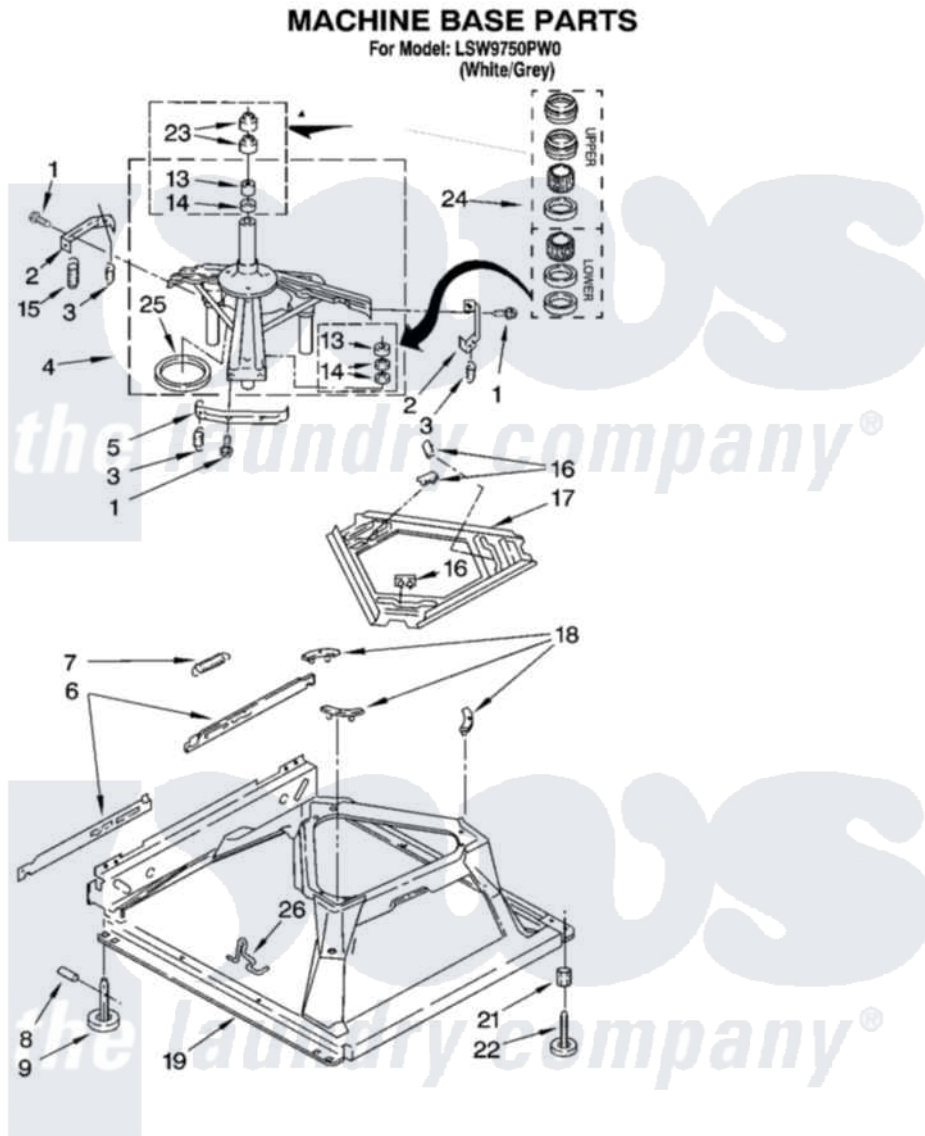

# Whirlpool LSW9750PW0 05 - MACHINE BASE PARTS

8

8180455

Whirlpool [Residential Whirlpool LSW9750PW0 Washer Parts](#) Parts Diagram 05 - MACHINE BASE PARTS  
Click on the part number to view part

Item	Original Part Number	Replaced By	Status	Part Description
1	<a href="#">3400076</a>			Screw, Bracket Mounting
2	<a href="#">64067</a>			Bracket, Spring Outer
3	<a href="#">63907</a>			Spring, Suspension
4	3362087	<a href="#">280184</a>		Support
5	<a href="#">64065</a>			Bracket, Spring Outer
6	<a href="#">63466</a>			Link, Leveling Mechanism
7	62597	<a href="#">8316845</a>		Spring
8	<a href="#">62837</a>			Pin, Knurled
9	62596	<a href="#">285244</a>		Feet-Leveling
13	3347047	<a href="#">8546455</a>		Bearing, Centerpost
14	357409	<a href="#">359449</a>		Seal, Agitator Shaft
15	388492	<a href="#">W10250667</a>		Spring, Counterweight
16	62568	<a href="#">285219</a>		Pad
17	<a href="#">3946509</a>			Plate, Suspension
18	3363660	<a href="#">285744</a>		Pad
19	3946512	<a href="#">285771</a>		Base

21	<a href="#">3359452</a>		Nut, Lock
22	389102	<a href="#">W10001130</a>	Foot, Leveling
23	356934	<a href="#">8577376</a>	Seal, Centerpost
24	<a href="#">285203</a>		Centerpost Bearing Kit
25	<a href="#">63134</a>		Ring, Sound Deadening
26	63806	<a href="#">W10145155</a>	Retainer, Suspension Spring