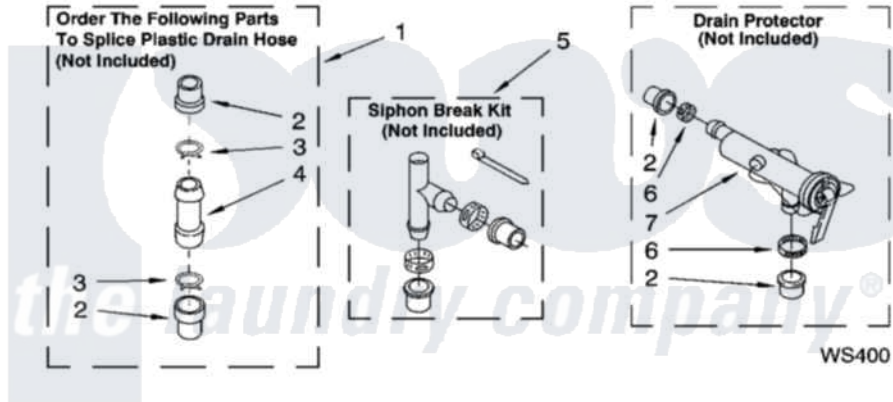

WATER SYSTEM PARTS

For Model: LSW9750PW0
(White/Grey)

8180455

11

Whirlpool [Residential Whirlpool LSW9750PW0 Washer Parts](#) Parts Diagram 07 - WATER SYSTEM PARTS
Click on the part number to view part

| Item | Original Part Number | Replaced By | Status | Part Description |
|------|------------------------|------------------------|--------|---------------------|
| 1 | 285442 | | | Water System Parts |
| 2 | 285321 | | | Water System Parts |
| 3 | 370447 | 285655 | | Clamp, Hose |
| 4 | 16272 | | | Connector, Straight |
| 5 | 285320 | | | Water System Parts |
| 6 | 65349 | 285655 | | Clamp, Hose |
| 7 | 367031 | | | Water System Parts |