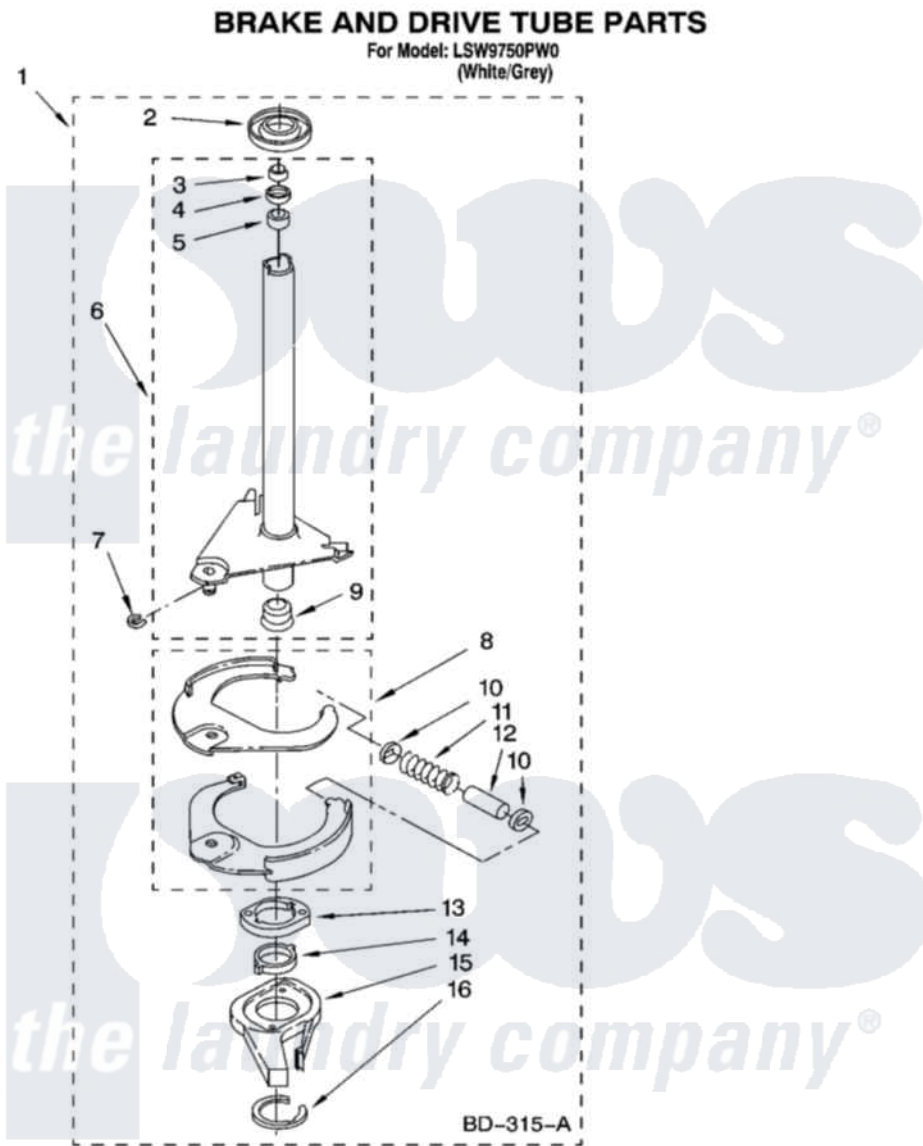

Whirlpool LSW9750PW0 08 - BRAKE AND DRIVE TUBE PARTS

12

8180455

Whirlpool Residential Whirlpool LSW9750PW0 Washer Parts Parts Diagram 08 - BRAKE AND DRIVE TUBE PARTS

Click on the part number to view part

Item	Original Part Number	Replaced By	Status	Part Description
1	388952	285792		Basketdrive
2	62658			Ring, Thrust
3	91939			Seal, Shaft
4	356427			Seal, Spin Pinion
5	356937			Spacer, Drive Tube
6	64027	64208		Tube-Spin
7	64035	W10083190		Ring, Retaining
8	64232	285438		Shoe-Brake
9	62703	8546462		"T" Bearing, Spin Tube
10	62648	285658		Sleeve
11	387806		Not Available	Spring, Brake
12	62909	285658		Sleeve
13	63023	8546461		Cam, Brake Release
14	63022			Sleeve, Cam
15	64194	285790		Lining
16	90368	W10083200		Ring, Retaining

" N/A

Not Available

FOLLOWING PARTS NOT
ILLUSTRATED

" [285208](#)

Lubricant