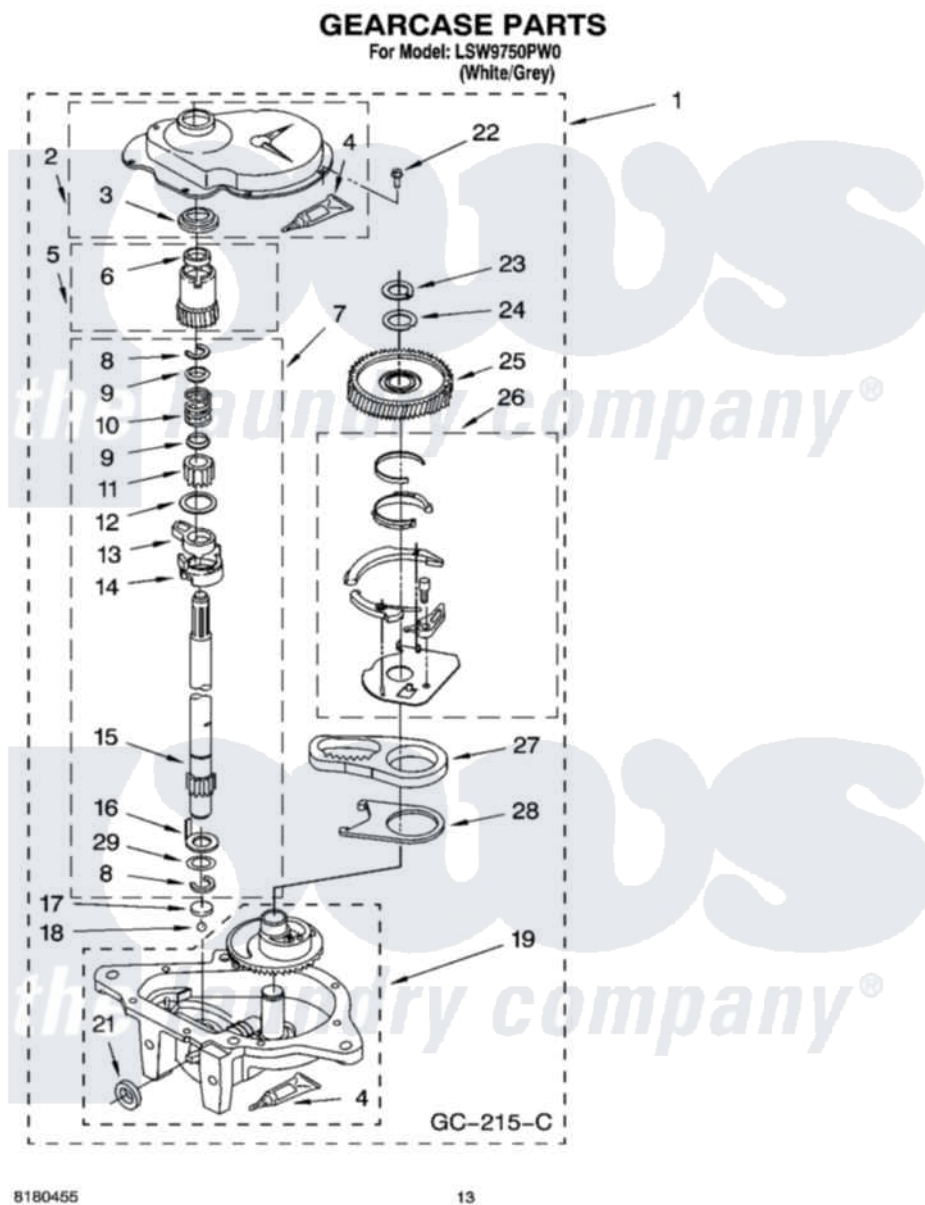

Whirlpool LSW9750PW0 09 - GEARCASE PARTS, MISCELLANEOUS PARTS, OPTIONAL PARTS (NOT INCLUDED)

Whirlpool [Residential Whirlpool LSW9750PW0 Washer Parts](#) Parts Diagram 09 - GEARCASE PARTS, MISCELLANEOUS PARTS, OPTIONAL PARTS (NOT INCLUDED)
Click on the part number to view part

Item	Original Part Number	Replaced By	Status	Part Description
1	3360630	3360629		Gearcase
2	285202			Cover, Gearcase
3	3349985			Seal, Gearcase Cover
4	285195			Sealer Sealer, Gasket
5	63320	285362		Gear and Pinion
6	356427			Seal, Spin Pinion
7	389387			Shaft, Agitator
8	90369		Not Available	Ring, Retaining (2)
9	62677			Retainer, Spring
10	62676			Spring, Agitator
11	63273	285509		Shaft, Agitator
12	62619			Washer, Agitator Gear
13	62580	285206		Cam-Agitator
14	62581	285206		Cam-Agitator
15	285509			Shaft, Agitator

16	62618		Washer, Cam Thrust
17	16018	285205	Bearing
18	85529	285205	Bearing
19	389230	285515	Gearcase
21	285352		Seal Kit, Thrust Plug
22	3351614		Screw, Gearcase Cover Mounting
23	3362552	285765	Ring-Retrn
24	285735	285766	Washer Kit, Thrust
25	62570	285362	Gear and Pinon
26	388253	999516	Shelf-Glas
27	3349296	8546456	Rack, Connecting
28	62621		Actuator, Shift
29	388815		Washer, Intermediate 1 3976263 Miscellaneous Parts Bag 2 3976300 Washer, Inlet Hose 3 3366913 Clamp, Hose
1	3976263	285654	Parts-Misc
2	3976300	16123	Washer Inlet-Hose Miscellaneous Parts Must be Ordered Separately.
3	3366913	3357331	Clamp, Drain
4	3359452		Nut, Lock
5	389102	W10001130	Foot, Leveling
6	3366912	356138	Clamp, Hose
	72017		Paint, Touch-Up
"	350938		Paint, Pressurized Spray B
"	350930		Paint, Pressurized Spray B
"	799344		Paint, Touch-Up)
"	N/A	Not Available	OIL
"	350572		Oil
"	N/A	Not Available	LUBRICANT
"	285208		Lubricant
"	N/A	Not Available	SEALER
"	285195		Sealer Sealer, Gasket
"	N/A	Not Available	ACCESSORY PARTS
"	367031		Water System Parts
"	285320		Water System Parts