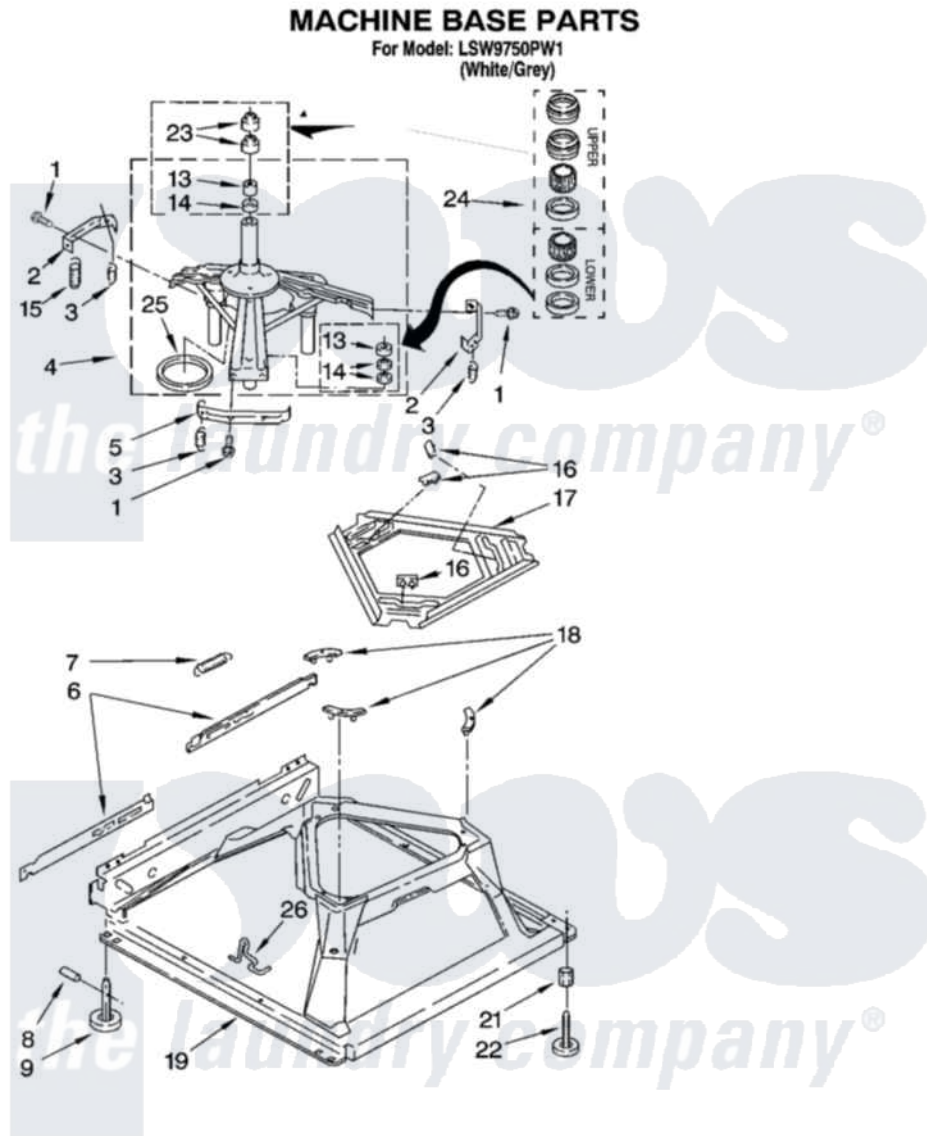

Whirlpool LSW9750PW1 05 - MACHINE BASE PARTS

8

6180506

Whirlpool [Residential Whirlpool LSW9750PW1 Washer Parts](#) Parts Diagram 05 - MACHINE BASE PARTS
Click on the part number to view part

Item	Original Part Number	Replaced By	Status	Part Description
1	3400076			Screw, Bracket Mounting
2	64067			Bracket, Spring Outer
3	63907			Spring, Suspension
4	3362087	280184		Support
5	64065			Bracket, Spring Outer
6	63466			Link, Leveling Mechanism
7	62597	8316845		Spring
8	62837			Pin, Knurled
9	62596	285244		Feet-Leveling
13	3347047	8546455		Bearing, Centerpost
14	357409	359449		Seal, Agitator Shaft
15	388492	W10250667		Spring, Counterweight
16	62568	285219		Pad
17	3946509			Plate, Suspension
18	3363660	285744		Pad
19	3946512	285771		Base

21	3359452		Nut, Lock
22	389102	W10001130	Foot, Leveling
23	356934	8577376	Seal, Centerpost
24	285203		Centerpost Bearing Kit
25	63134		Ring, Sound Deadening
26	63806	W10145155	Retainer, Suspension Spring