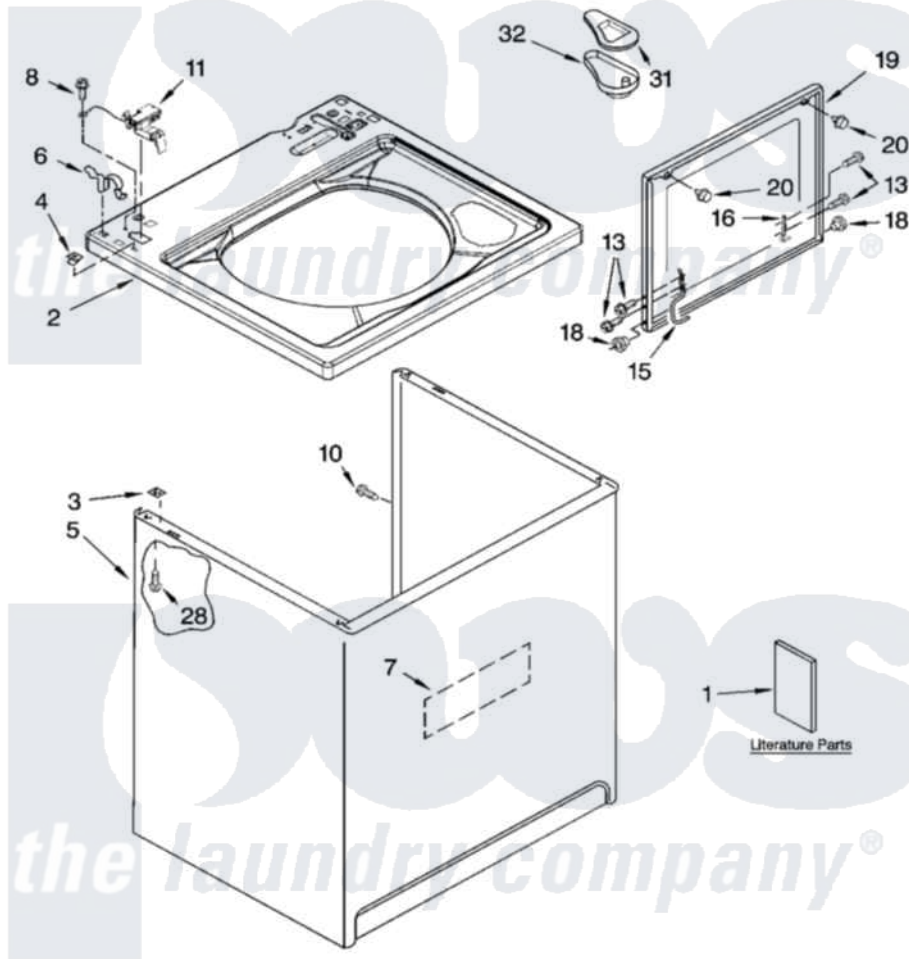

Whirlpool LSW9750PW2 01 - TOP AND CABINET PARTS

TOP AND CABINET PARTS

For Model: LSW9750PW2
(White/Grey)

AUTOMATIC WASHER

6-05 Litho in U.S.A. (drd)

1

Part No. 8180700

[Whirlpool Residential Whirlpool LSW9750PW2 Washer Parts](#) Parts Diagram 01 - TOP AND CABINET PARTS

[Click on the part number to view part](#)

Item	Original Part Number	Replaced By	Status	Part Description
1	3957165		Not Available	Installation Instructions
"	3955922		Not Available	Feature Sheet
"	3955869		Not Available	Use & Care Guide
"	3957481		Not Available	Energy Guide
"	8564019		Not Available	Wiring Diagram
"	BLANK		Not Available	Following May Be Purchased DO-IT-YOURSELF REPAIR MANUALS
"	4313896			Do-It-Yourself Repair Manuals
2	8543451	8543447		Top
3	62750			Spacer, Cabinet To Top (4)
4	357213			Nut, Push-In
5	63424			Cabinet
6	62780			Clip, Top And Cabinet And Rear Panel
7	3976348			Absorber, Sound
8	3351614			Screw, Gearcase Cover Mounting

10	3357011	308685	Side Trim)
11	8318084		Switch, Lid
13	355274	W10119828	Screw, Lid Hinge Mounting
15	8559336	W10225136	Hinge 7 Pad Assembly
16	91770		Hinge, Lid
18	8319539		Bearing, Lid Hinge
19	8558398	W10193861	Lid
20	9724509		Bumper, Lid
28	3390631		Screw, 10-16 X 3/8
31	3955788		Cover, Dispenser
32	8519517		Dispenser, Bleach