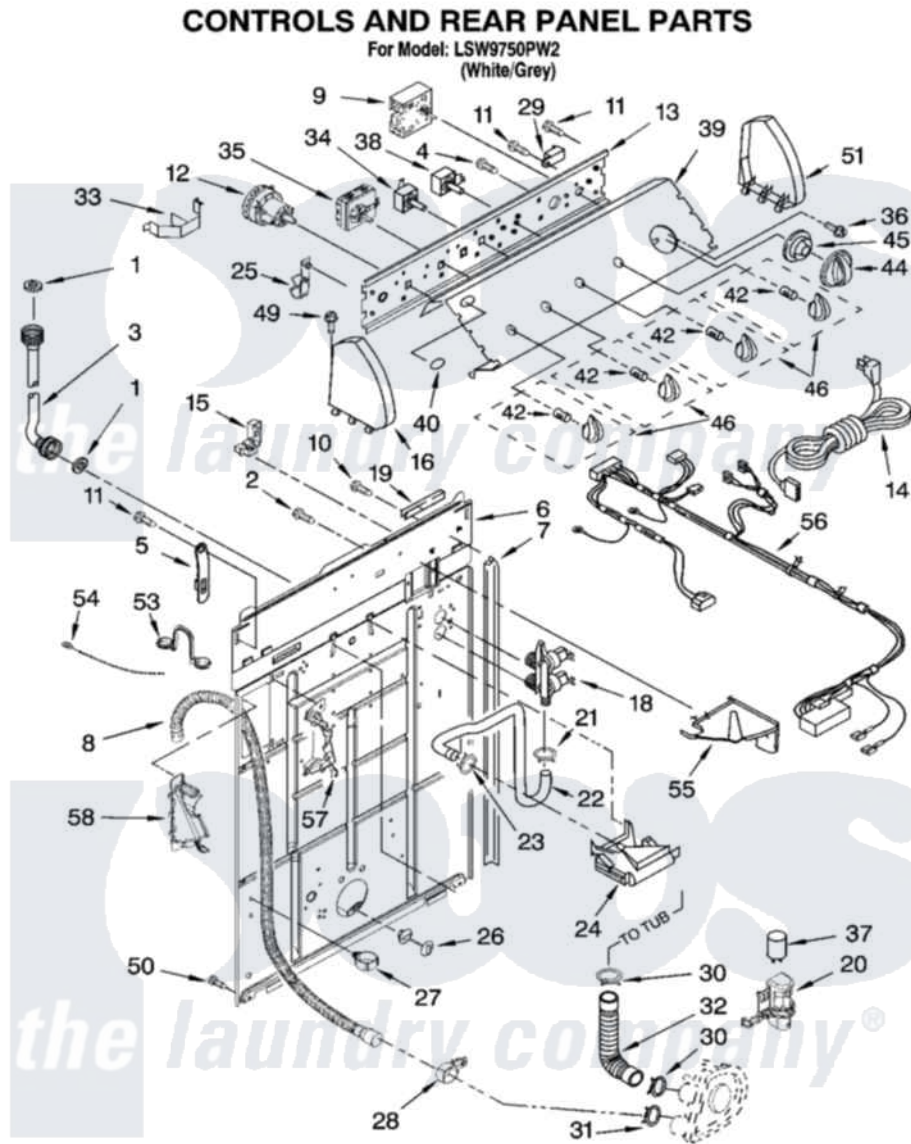

Whirlpool LSW9750PW2 02 - CONTROLS AND REAR PANEL PARTS

8180700

3

Whirlpool Residential Whirlpool LSW9750PW2 Washer Parts Parts Diagram 02 - CONTROLS AND REAR PANEL PARTS

[Click on the part number to view part](#)

Item	Original Part Number	Replaced By	Status	Part Description
1	3976300	16123		Washer Inlet-Hose Miscellaneous Parts Must be Ordered Separately.
2	9740848			Screw, Mixing Valve Mounting
3	8571377	89503		Hose-Inlet
"	8571378	89503		Hose-Inlet
4	3400073			Screw, Ground
5	8568314			Strap, Console
6	8318015			Panel, Rear
7	62747			Pad, Rear Panel
8	8559373	W10096921		Drain Hose Assembly
9	8557301			Timer, Control
10	3351614			Screw, Gearcase Cover Mounting
11	90767			Screw, 8A X 3/8 HeX Washer Head Tapping
12	8528337	W10339317		Switch-WL

13	8544893		Bracket, Control
14	661661	285800	Cord-Power
15	3952821	285777	Relief-Str
16	8271365	279962	Endcap
18	3979347	3979346	Valve, Water Inlet And Thermistor Assembly
19	303294	3367669	Protector, Edge
20	8318046		Clip, Capacitor
21	301958	596669	Clamp, Manifold
22	8317974	8317926	Hose, Vacuum Break
23	370450	596669	Clamp, Manifold
24	387606	3360977	Break-Vac
25	8317975		Restraint, Harness
26	8519200		Support, Rear Panel
27	8541667		Clamp, Hose
28	8541668		Clamp, Hose
29	694419		Mini-Buzzer
30	3363366	616099	Clamp
31	8317496	285655	Clamp, Hose
32	3951449	285871	Hose
33	8055003		Clip, Harness And Pressure Switch
34	3949180	W10168257	Switch, Rotary
35	8571736		Switch, Water Temperature 5
36	3400818		Screw, Timer Mounting
37	661606	8572717	Capacitor, Motor Start
38	3949187	W10168262	Switch, Rotary
39	3956610		Panel, Console
40	3400985		Medallion
42	8536939		Clip, Knob
44	8544945		Knob, Timer
45	8544947		Dial, Timer
46	8544937		Knob, Control
49	388326		Screw, 8-18 X 1.25
50	62863	3390631	Screw, 10-16 X 3/8
51	8271359	279962	Endcap
53	8541672	8577378	U-Bend, Drain Hose
54	3347868	W10339879	Tie, Cable
55	8539874		Shield, Suds
56	3957274		Harness, Wiring
57	8541669		Bucket, Drain Hose
58	8541658		Bucket, Drain Hose