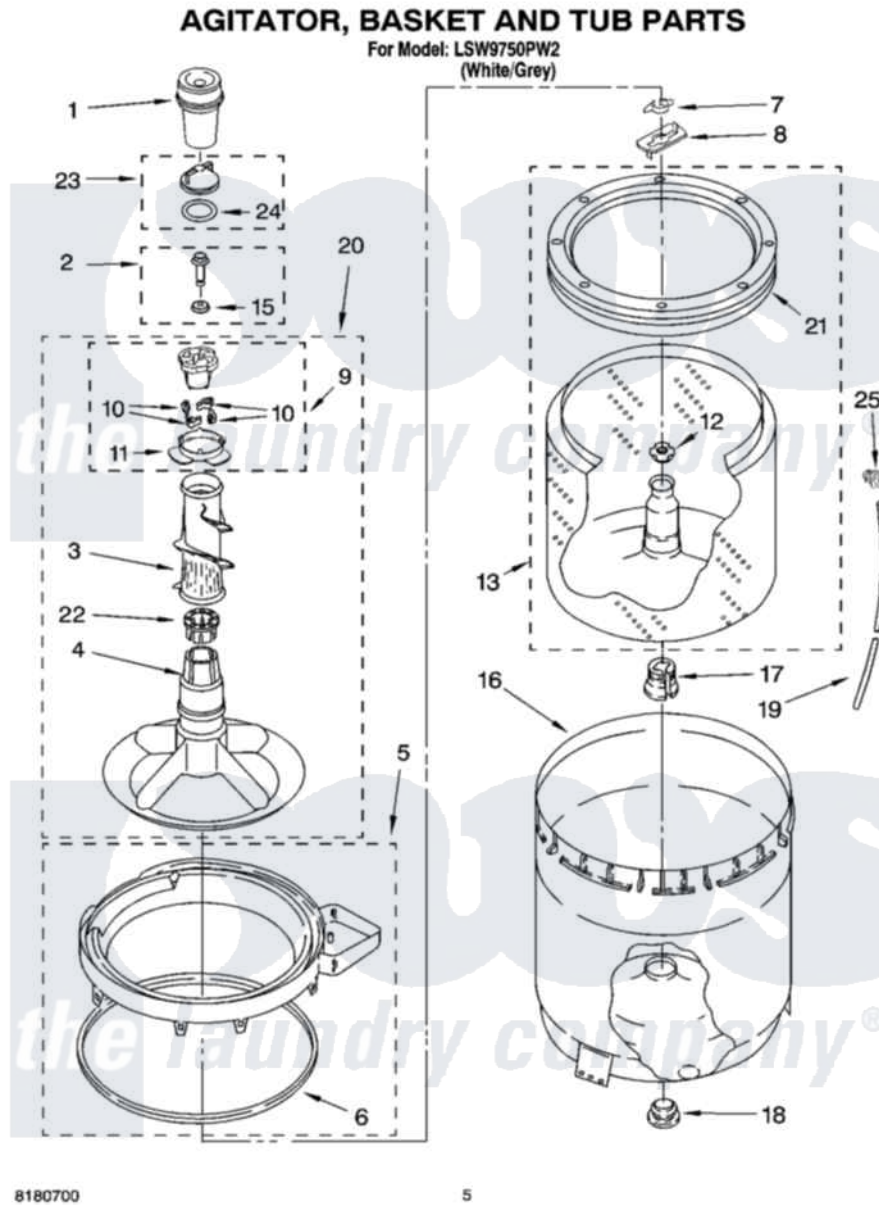

Whirlpool LSW9750PW2 03 - AGITATOR, BASKET AND TUB PARTS

8180700

5

Whirlpool Residential Whirlpool LSW9750PW2 Washer Parts Parts Diagram 03 - AGITATOR, BASKET AND TUB PARTS

[Click on the part number to view part](#)

Item	Original Part Number	Replaced By	Status	Part Description
1	63580			Dispenser, Fabric Softener
2	358237			Screw And Washer
3	3363003			Mover, Clothes
4	3951632			Agitator
5	8528150	W10445870		Ring-Tub
6	3976308			Gasket, Tub Ring
7	3354845			Clip, Agitator
8	3355921	8543666		Washer, Agitator
9	3951682	285809		Cam-Agitator
10	3366877	80040		Dog-Agitator
11	3952374			Bearing, Driven Cam
12	21366			Nut, Spanner
13	8526016	W10389328		Clothes Container, Assembly
15	3949550			Washer
16	63849			Strain Relief, Power Cord
17	389140			Tub Block, Basket Drive

18	383727		Gasket, Centerpodt
19	3347780	353244	Hose, Pressure Switch
20	3951744		Agitator Assembly
21	8519788	387240	Ring, Balance
22	3951608		Spacer, Thrust
23	3354733	W10074580	Cap, Barrier
24	3348855	W10072840	Fabric Softener
25	2219077		Clip, Pressure Switch Hose