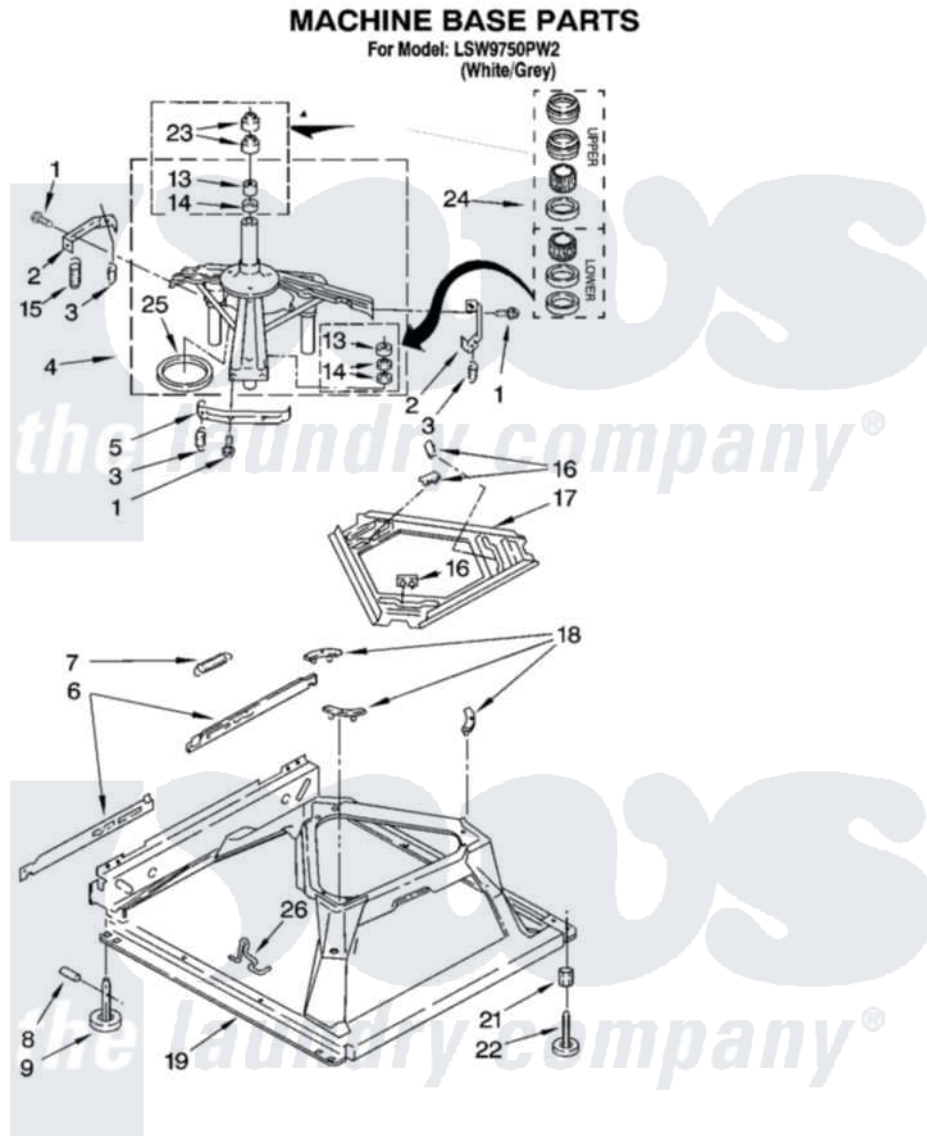

Whirlpool LSW9750PW2 05 - MACHINE BASE PARTS

8

8180700

Whirlpool [Residential Whirlpool LSW9750PW2 Washer Parts](#) Parts Diagram 05 - MACHINE BASE PARTS
Click on the part number to view part

Item	Original Part Number	Replaced By	Status	Part Description
1	3400076			Screw, Bracket Mounting
2	64067			Bracket, Spring Outer
3	63907			Spring, Suspension
4	8575214	280184		Support
5	64065			Bracket, Spring Outer
6	63466			Link, Leveling Mechanism
7	62597	8316845		Spring
8	62837			Pin, Knurled
9	62596	285244		Feet-Leveling
13	3347047	8546455		Bearing, Centerpost
14	357409	359449		Seal, Agitator Shaft
15	388492	W10250667		Spring, Counterweight
16	62568	285219		Pad
17	3946509			Plate, Suspension
18	3363660	285744		Pad
19	3946512	285771		Base

21	3359452		Nut, Lock
22	389102	W10001130	Foot, Leveling
23	356934	8577376	Seal, Centerpost
24	285203		Centerpost Bearing Kit
25	63134		Ring, Sound Deadening
26	63806	W10145155	Retainer, Suspension Spring