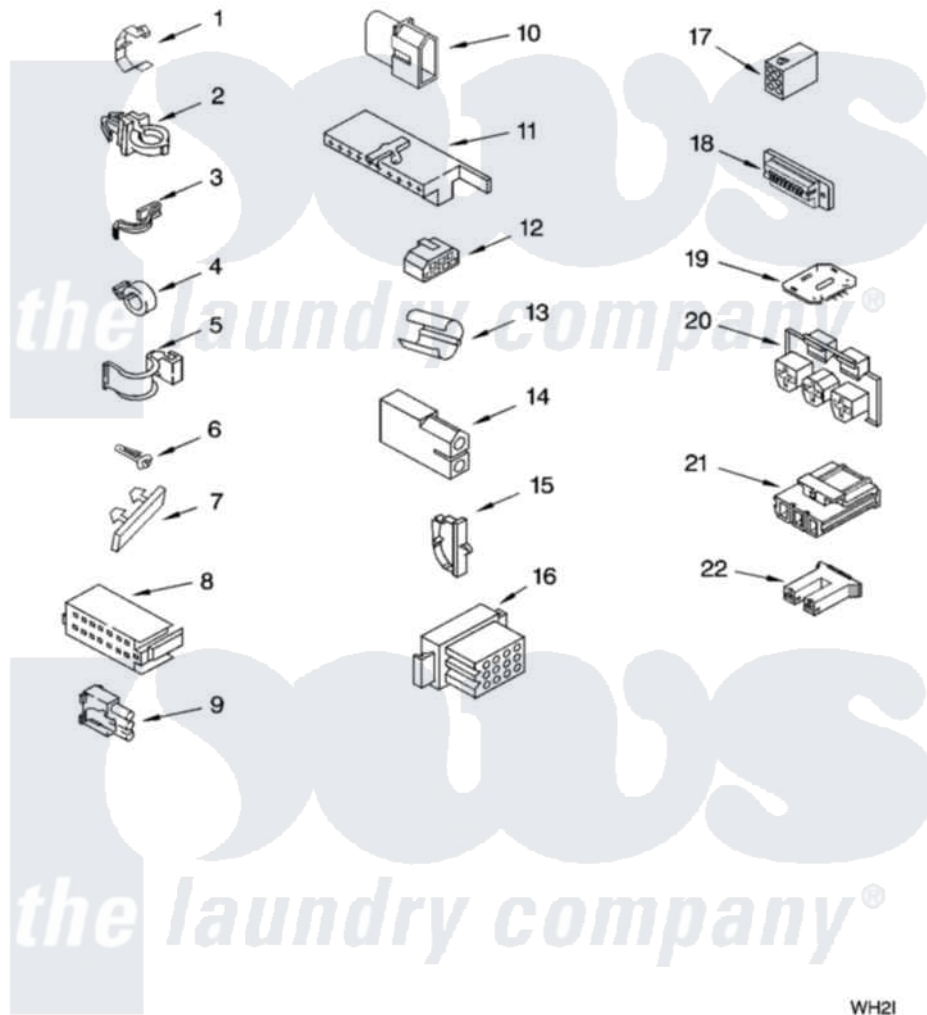

Whirlpool LSW9750PW2 06 - WIRING HARNESS PARTS

WIRING HARNESS PARTS

For Model: LSW9750PW2
(White/Grey)

8180700

9

WH2I

Whirlpool [Residential Whirlpool LSW9750PW2 Washer Parts](#) Parts Diagram 06 - WIRING HARNESS PARTS
Click on the part number to view part

Item	Original Part Number	Replaced By	Status	Part Description
1	3349557			Retainer, Harness
2	388498		Not Available	Clip, Harness
3	3347812	8528351		Clip
4	3352501	8559320		Restraint, Hose
5	90016			Clip, Pressure Switch Hose
6	3390496	8281256		Clip, Harness
7	389379			Retainer, Side To Feature Panel
8	3948614			Disconnect Block
"	352089			Timer, Block Disconnect
9	62889			Receptacle, Terminal
10	353424			Plug, Terminal
11	62505			Block, Disconnect
12	3347243			Block, Disconnect
13	63523			Harness, Protector
14	717252			Receptacle, Terminal
15	3352944			Clip, Harness

16	3390423	Not Available	Block, Disconnect (12-Way) (Timer) (Use Term. 94613)
17	3347730	Not Available	Receptacle, (6-Way) (Use Term. 94613)
18	3349494		Connector, Etc
19	3407125	3955728	Control, Etc
20	3948617	2172937	Connector
21	3360056		Connector
22	3354925		Block, Connector
"	3354926		Block, Connector