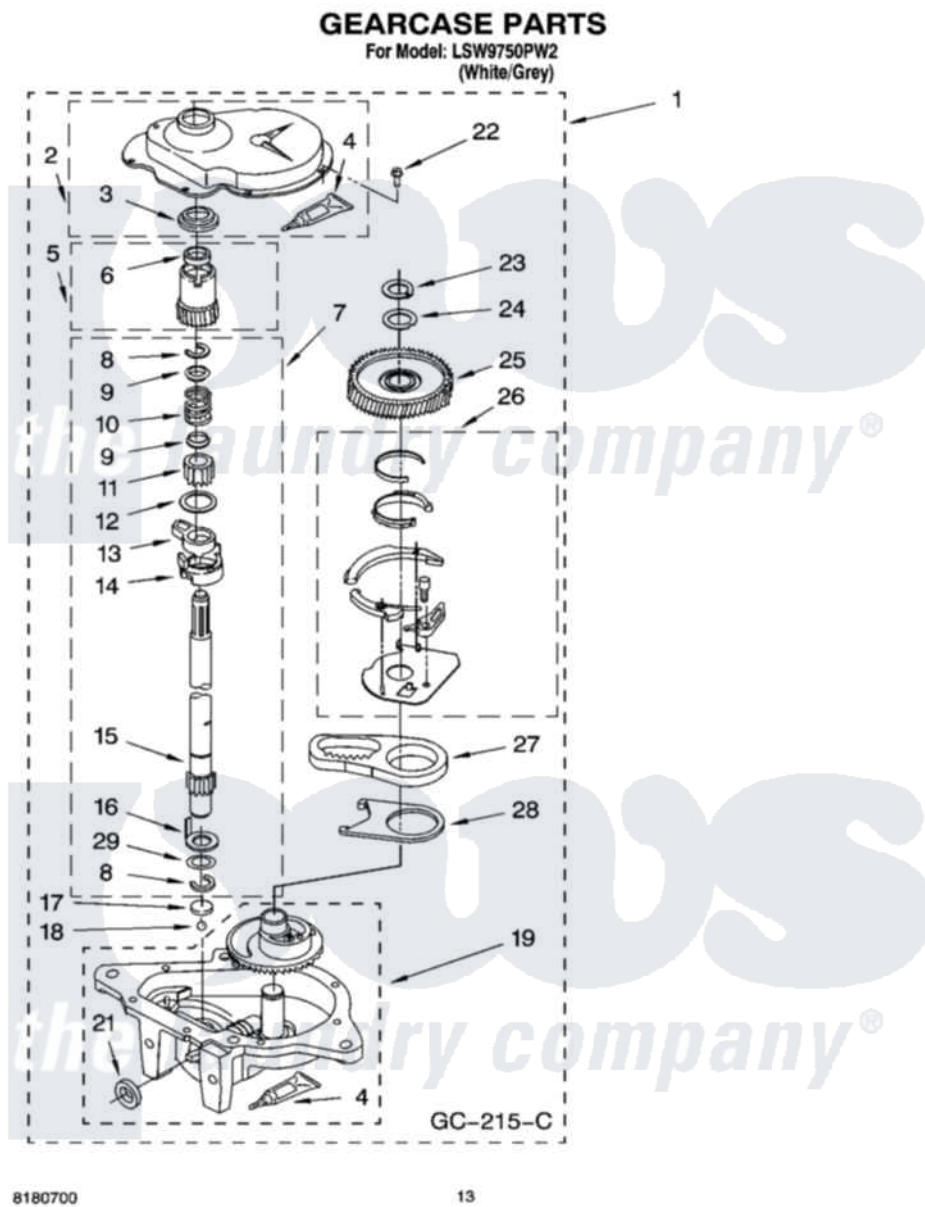

Whirlpool LSW9750PW2 09 - GEARCASE PARTS

Whirlpool [Residential Whirlpool LSW9750PW2 Washer Parts](#) Parts Diagram 09 - GEARCASE PARTS
Click on the part number to view part

Item	Original Part Number	Replaced By	Status	Part Description
1	3360630	3360629		Gearcase
2	285202			Cover, Gearcase
3	3349985			Seal, Gearcase Cover
4	285195			Sealer Sealer, Gasket
5	63320	285362		Gear and Pinion
6	356427			Seal, Spin Pinion
7	389387			Shaft, Agitator
8	90369		Not Available	Ring, Retaining (2)
9	62677			Retainer, Spring
10	62676			Spring, Agitator
11	63273	285509		Shaft, Agitator
12	62619			Washer, Agitator Gear
13	62580	285206		Cam-Agitator
14	62581	285206		Cam-Agitator
15	285509			Shaft, Agitator
16	62618			Washer, Cam Thrust

17	16018	285205	Bearing
18	85529	285205	Bearing
19	389230	285515	Gearcase
21	285352		Seal Kit, Thrust Plug
22	3351614		Screw, Gearcase Cover Mounting
23	3362552	285765	Ring-Retr
24	285735	285766	Washer Kit, Thrust
25	62570	285362	Gear and Pinon
26	388253	999516	Shelf-Glas
27	3349296	8546456	Rack, Connecting
28	62621		Actuator, Shift
29	388815		Washer, Intermediate 1 3976263 Miscellaneous Parts Bag 2 3976300 Washer, Inlet Hose 3 3366913 Clamp, Hose