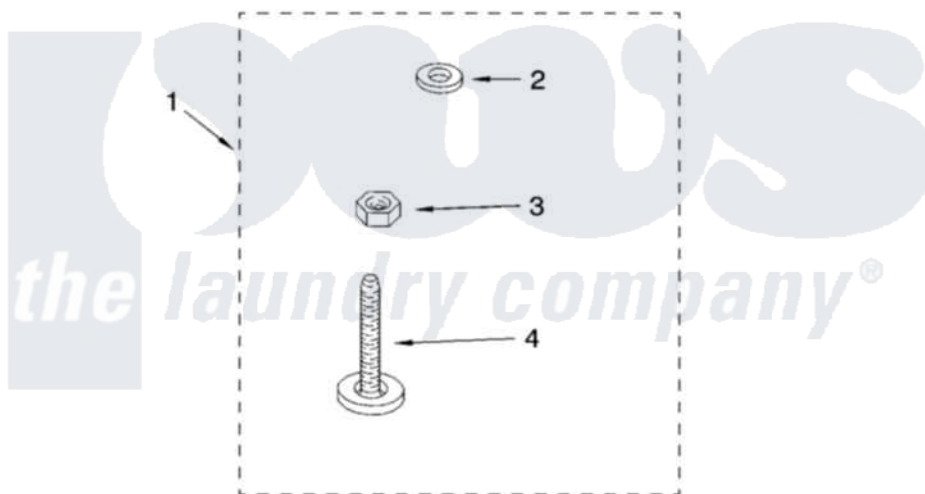

Whirlpool LSW9750PW2 10 - MISCELLANEOUS PARTS, OPTIONAL PARTS (NOT INCLUDED)

MISCELLANEOUS PARTS

For Model: LSW9750PW2
(White/Grey)

Whirlpool [Residential Whirlpool LSW9750PW2 Washer Parts](#) Parts Diagram 10 - MISCELLANEOUS PARTS, OPTIONAL PARTS (NOT INCLUDED)

[Click on the part number to view part](#)

| Item | Original Part Number | Replaced By | Status | Part Description |
|------|-------------------------|---------------------------|---------------|---|
| 1 | 3957361 | | | Miscellaneous Parts Bag |
| 2 | 3976300 | 16123 | | Washer Inlet-Hose Miscellaneous Parts Must be Ordered Separately. |
| 3 | 3359452 | | | Nut, Lock |
| 4 | 389102 | W10001130 | | Foot, Leveling |
| | 72017 | | | Paint, Touch-Up |
| " | 350938 | | | Paint, Pressurized Spray B |
| " | 350930 | | | Paint, Pressurized Spray B |
| " | 799344 | | | Paint, Touch-Up) |
| " | BLANK | | Not Available | OIL |
| " | 350572 | | | Oil |
| " | BLANK | | Not Available | LUBRICANT |
| " | 285208 | | | Lubricant |
| " | BLANK | | Not Available | SEALER |