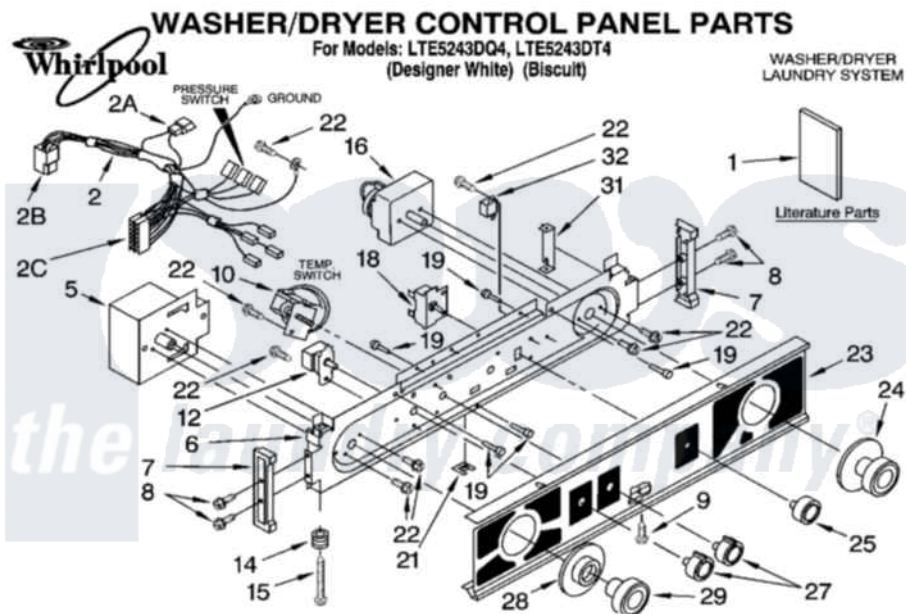

# Whirlpool LTE5243DQ4 01 - WASHER/DRYER CONTROL PANEL PARTS

11-04 Litho in U.S.A. (djc)

1

Part No. 8180580

Whirlpool [Residential Whirlpool LTE5243DQ4 Washer/Dryer Parts](#) Parts Diagram 01 - WASHER/DRYER CONTROL PANEL PARTS

Click on the part number to view part

Item	Original Part Number	Replaced By	Status	Part Description
1	8542748		Not Available	Installation Instructions
"	3406880		Not Available	Installation Instructions (English)
"	3954159		Not Available	Energy Guide
"	8542754		Not Available	Sheet, Cycle Feature
"	3952874		Not Available	Wiring Diagram
2	<a href="#">3406288</a>			Harness, Console Wiring
"	<a href="#">3350130</a>			Plug, Terminal
"	<a href="#">696073</a>			Receptacle, Connector
"	<a href="#">3948614</a>			Disconnect Block
5	<a href="#">3952499</a>			Timer, Control
6	<a href="#">8528154</a>			Bracket, Control
7	<a href="#">692993</a>			End Cap, Console
"	<a href="#">3978584</a>			End Cap, Console
8	<a href="#">348689</a>			Screw, End Cap Mounting
9	<a href="#">694091</a>			Trim, Side Right Hand