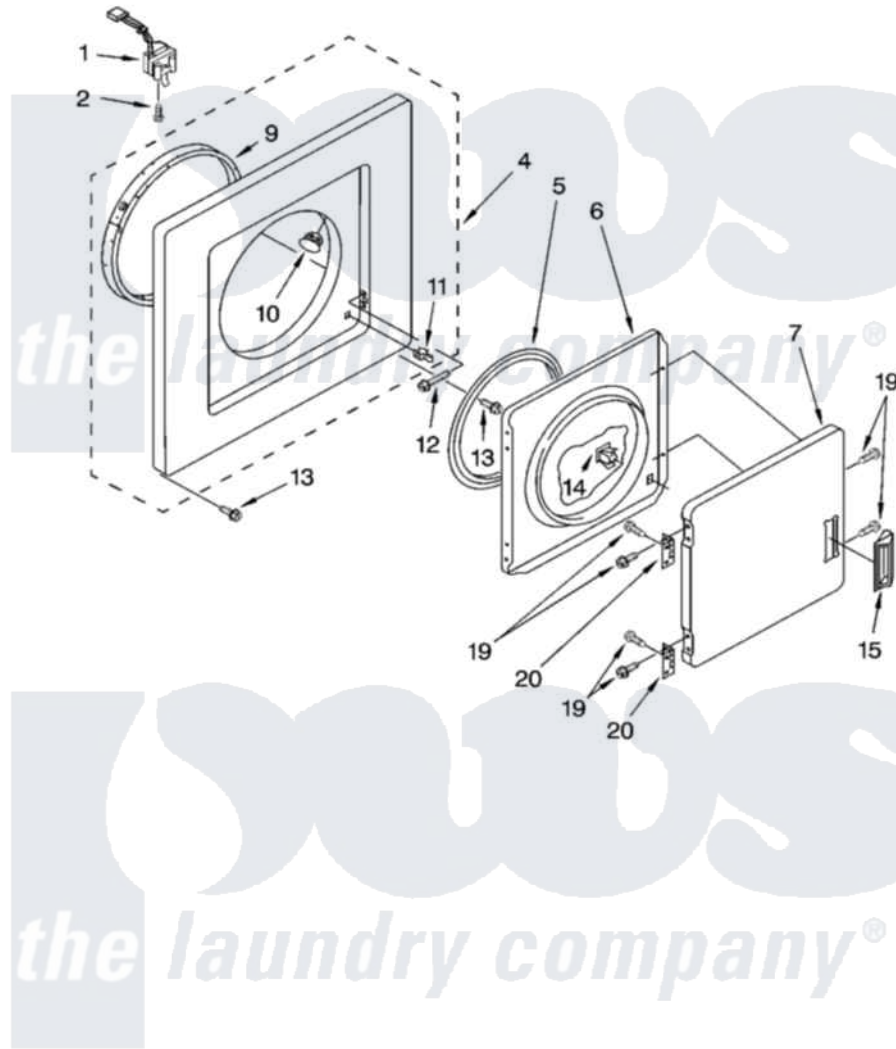

Whirlpool LTE5243DQ4 02 - DRYER FRONT PANEL AND DOOR PARTS

DRYER FRONT PANEL AND DOOR PARTS

For Models: LTE5243DQ4, LTE5243DT4
(Designer White) (Biscuit)

Whirlpool Residential Whirlpool LTE5243DQ4 Washer/Dryer Parts Parts Diagram 02 - DRYER FRONT PANEL AND DOOR PARTS

Click on the part number to view part

Item	Original Part Number	Replaced By	Status	Part Description
1	3406108			Door Switch
2	697773	3395530		Screw
4	692619	285314		Panel
"	3978587	285836		Panel
5	3390734			Seal, Door
6	695656	280077		Door
7	348205			Door, Front
"	3978598			Door, Front
9	8066123	279264		Air Channel Box
10	685203	279220		Clip
11	696144	279570		Latch
12	3390663	681414		Screw, 10AB X 1/2
13	343641	681414		Screw, 10AB X 1/2
14	3389441			Door Catch Assembly
15	686711			Handle, Door
"	3978592			Handle, Door