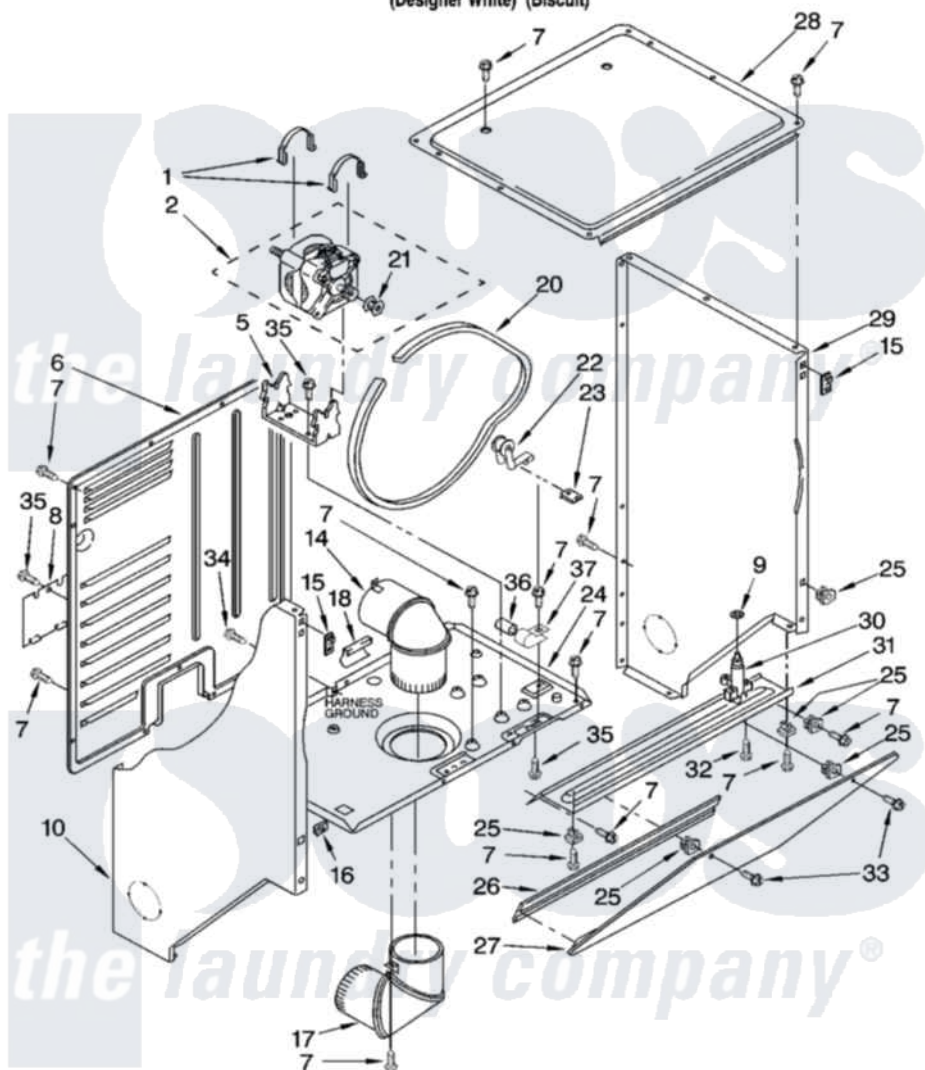

Whirlpool LTE5243DQ4 03 - DRYER CABINET AND MOTOR PARTS

DRYER CABINET AND MOTOR PARTS

For Models: LTE5243DQ4, LTE5243DT4
(Designer White) (Biscuit)

8180580

3

Whirlpool [Residential Whirlpool LTE5243DQ4 Washer/Dryer Parts](#) Parts Diagram 03 - DRYER CABINET AND MOTOR PARTS

[Click on the part number to view part](#)

Item	Original Part Number	Replaced By	Status	Part Description
1	660658			Clamp, Motor Mounting 343481 685441
2	8538265	8539558		Motor-Drive
5	696541			Bracket, Motor
6	3390405	280069		Panel
7	343641	681414		Screw, 10AB X 1/2
8	3394228			Cover, Terminal Block
9	90296			Nut, Push On
10	3402293			Panel, Side
"	3978589			Panel, Side
14	3399602			Elbow, Upper
15	3394083			Clip, Front Panel
16	98234			Clip, U-Bend
17	3399603			Elbow, Lower
18	686770	686769		Protector, Support
20	8066064	3394652		Belt, Drive

21	8066051		Pulley, Motor
22	691366		Idler And Pulley Assembly
23	692771		Nut, Idler Bracket To Base
24	3399632		Base, Dryer
25	692400		Nut, Push-In
26	692926		Cove, Transition Panel
27	692933		Panel, Transition
"	3978591		Panel, Transition
28	692641		Top, Dryer
29	3402287		Panel, Side
"	3978590		Panel, Side
30	693145		Latch, Lid
31	692781		Closure, Control Area
"	3978599		Closure, Control Area
32	354975		Screw And Washer
33	693304		Screw And Washer
34	697776	4331106	Screw, No.10-32 X 7/16
35	3390631		Screw, 10-16 X 3/8
36	661606	8572717	Capacitor, Motor Start
37	357030		Clamp, Capacitor