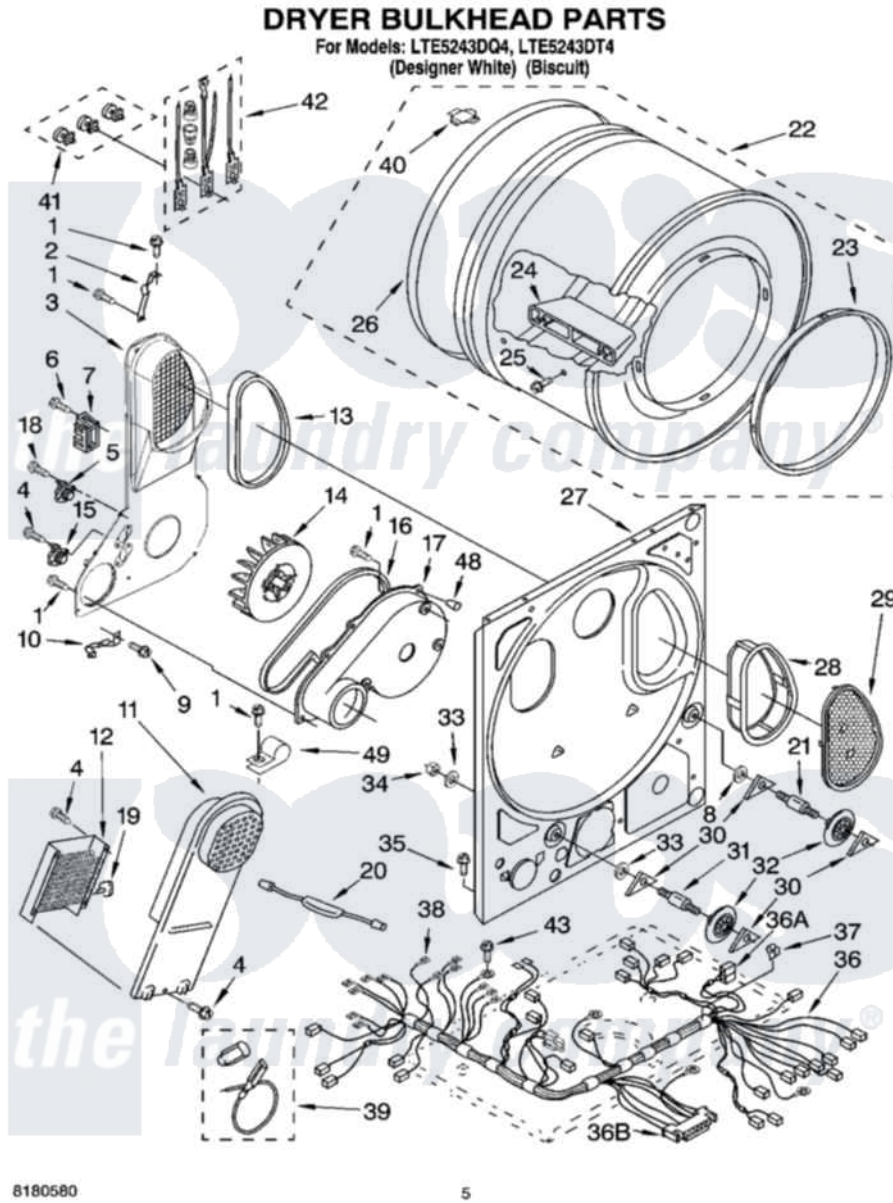

# Whirlpool LTE5243DQ4 04 - DRYER BULKHEAD PARTS

Whirlpool [Residential Whirlpool LTE5243DQ4 Washer/Dryer Parts](#) Parts Diagram 04 - DRYER BULKHEAD PARTS  
Click on the part number to view part

Item	Original Part Number	Replaced By	Status	Part Description
1	343641	<a href="#">681414</a>		Screw, 10AB X 1/2
2	3395396	<a href="#">345396</a>		Clip, Air Duct To Bulkhead
3	<a href="#">8566186</a>			Air Duct And Bracket
4	<a href="#">90767</a>			Screw, 8A X 3/8 HeX Washer Head Tapping
5	<a href="#">3398128</a>			Thermostat, Internal Bias
6	3393008	<a href="#">308685</a>		Side Trim )
7	<a href="#">3397659</a>			Block, Terminal
8	<a href="#">3388703</a>			Washer, Support
9	<a href="#">489463</a>			Screw, 8-18 X 1/16
10	3398161			CLIP
11	<a href="#">3401380</a>			Box, Heater
12	3403586	<a href="#">279843</a>		Element
13	<a href="#">339956</a>			Seal, Air Duct To Bulkhead
14	<a href="#">696426</a>			Wheel, Blower
15	<a href="#">3403607</a>			Thermal Limiter
16	<a href="#">8066094</a>			Seal, Fan Scroll