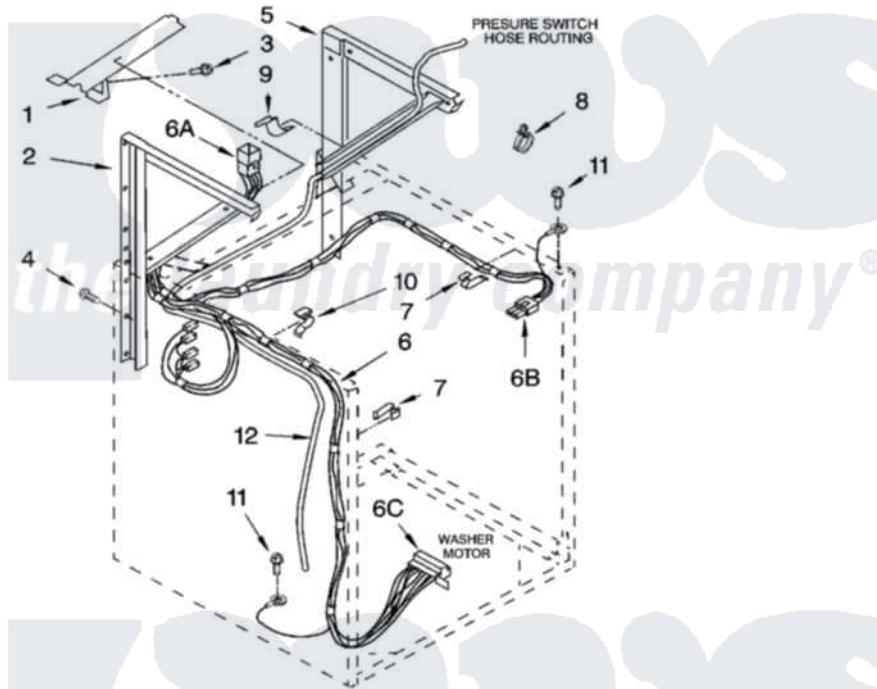

Whirlpool LTE5243DQ4 05 - DRYER SUPPORT AND WASHER PARTS

DRYER SUPPORT AND WASHER PARTS

For Models: LTE5243DQ4, LTE5243DT4
(Designer White) (Biscuit)

8180580

7

Whirlpool Residential Whirlpool LTE5243DQ4 Washer/Dryer Parts Parts Diagram 05 - DRYER SUPPORT AND WASHER PARTS

Click on the part number to view part

Item	Original Part Number	Replaced By	Status	Part Description
1	694304			Cover, Channel
2	692647			Support, Dryer
3	343641	681414		Screw, 10AB X 1/2
4	3400000			Screw, 10-24 X 3/8
5	692646			Support, Dryer
6	3954108			Harness, Lower
"	696074		Not Available	Plug, Terminal (12-Way) (Connects With Automatic Console Harness)
"	62889			Receptacle, Terminal
"	62505			Block, Disconnect
7	3347812	8528351		Clip
8	3352501	8559320		Restraint, Hose
9	90016			Clip, Pressure Switch Hose
10	693141		Not Available	Clip, Wiring Harness (3)
11	3351614			Screw, Gearcase Cover Mounting