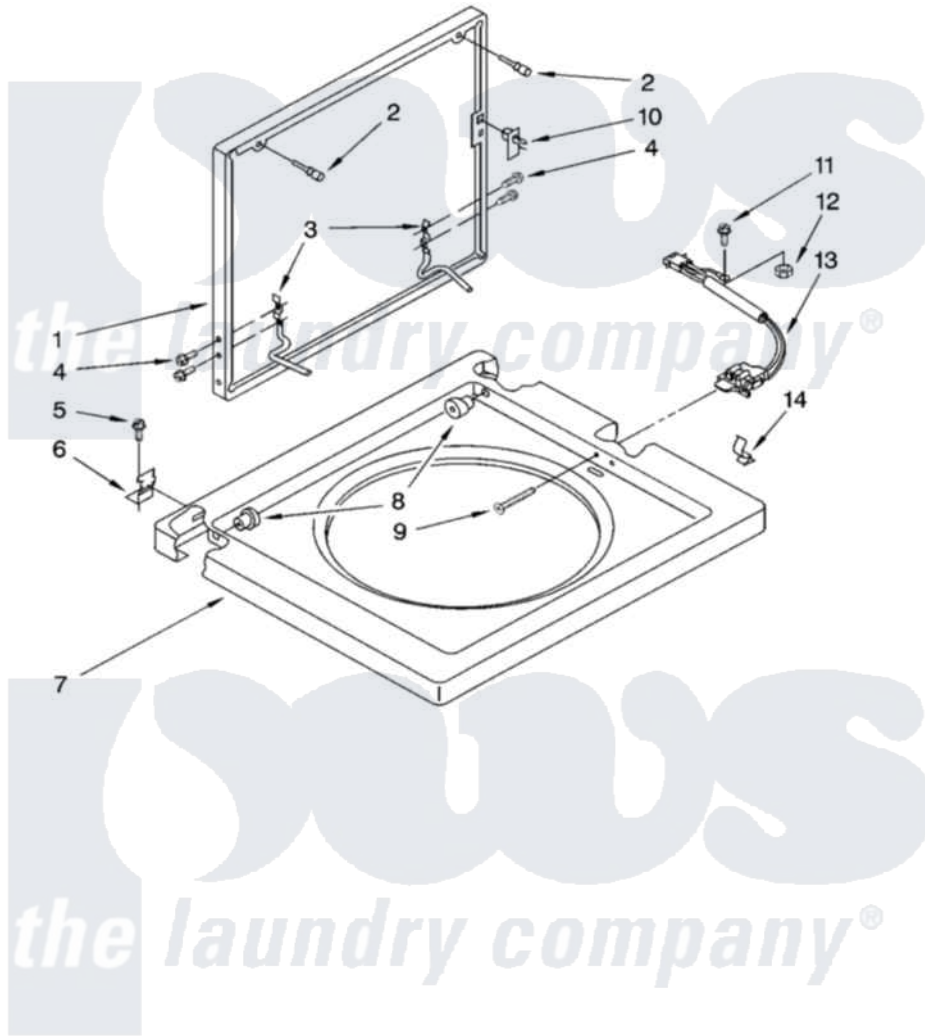

Whirlpool LTE5243DQ4 06 - WASHER TOP AND LID PARTS

WASHER TOP AND LID PARTS

For Models: LTE5243DQ4, LTE5243DT4
(Designer White) (Biscuit)

8

8180580

Whirlpool Residential Whirlpool LTE5243DQ4 Washer/Dryer Parts Parts Diagram 06 - WASHER TOP AND LID PARTS
Click on the part number to view part

Item	Original Part Number	Replaced By	Status	Part Description
1	3398843	3398848		Lid
"	3398847			Lid
2	384475	80011		Bumper
3	91770			Hinge, Lid
4	3351355	W10119828		Screw, Lid Hinge Mounting
5	343641	681414		Screw, 10AB X 1/2
6	692985			Clip, Spring
7	384693			Top
"	3978593			Top
8	21258			Bearing, Lid Hinge
9	3356311			Screw And Washer, Lid Switch Shield
10	358684			Strike, Lid Switch
11	3400030	33001178		Back, Tumbler
12	8533959	680762		Nut
13	3355806			Switch, Lid
14	90016			Clip, Pressure Switch Hose