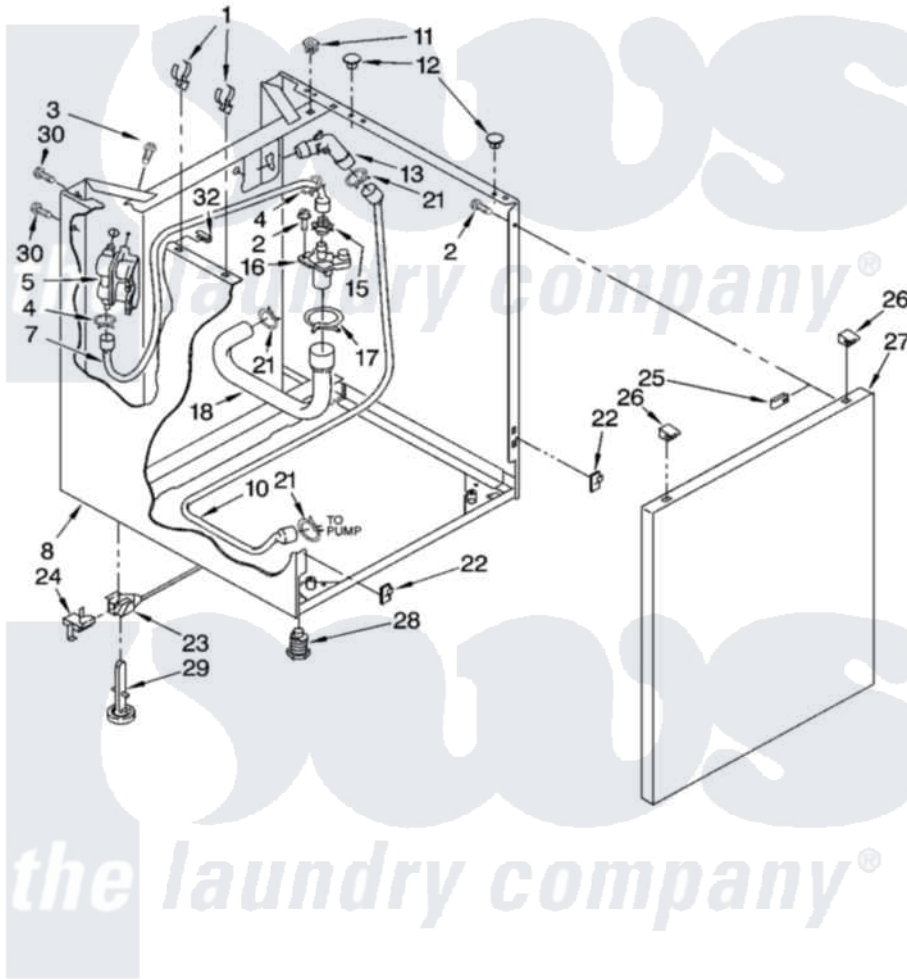

Whirlpool LTE5243DQ4 07 - WASHER CABINET PARTS

WASHER CABINET PARTS

For Models: LTE5243DQ4, LTE5243DT4
(Designer White) (Biscuit)

8180580

9

Whirlpool [Residential Whirlpool LTE5243DQ4 Washer/Dryer Parts](#) Parts Diagram 07 - WASHER CABINET PARTS

[Click on the part number to view part](#)

Item	Original Part Number	Replaced By	Status	Part Description
1	356746			Clip, Condenser
2	343641	681414		Screw, 10AB X 1/2
3	9740848			Screw, Mixing Valve Mounting
4	370451	596669		Clamp, Manifold
5	3952163	285805		Valve-Inlet
7	692699			Hose, Water Inlet
8	696013			Cabinet
"	3978594			Cabinet
10	696710			Hose, Drain
11	692400			Nut, Push-In
12	660975			Plug, Top To Cabinet
13	8557915			Connector, Hose
15	356471			Cap, Siphon Break
16	356363			Siphon Break
17	272861		Not Available	Clamp, Hose
18	696394			Hose, Water Inlet

21	660628	285655	Clamp, Hose
22	3394083		Clip, Front Panel
23	358652		Link, Leveling
24	359364		Clip, Leveling Mechanism
25	98234		Clip, U-Bend
26	345670		Lock, Top
27	692628		Panel, Front
"	3978596		Panel, Front
28	367594		Foot, Front
29	358594		Foot, Rear
30	3400000		Screw, 10-24 X 3/8
32	3390046		Protector, Edge