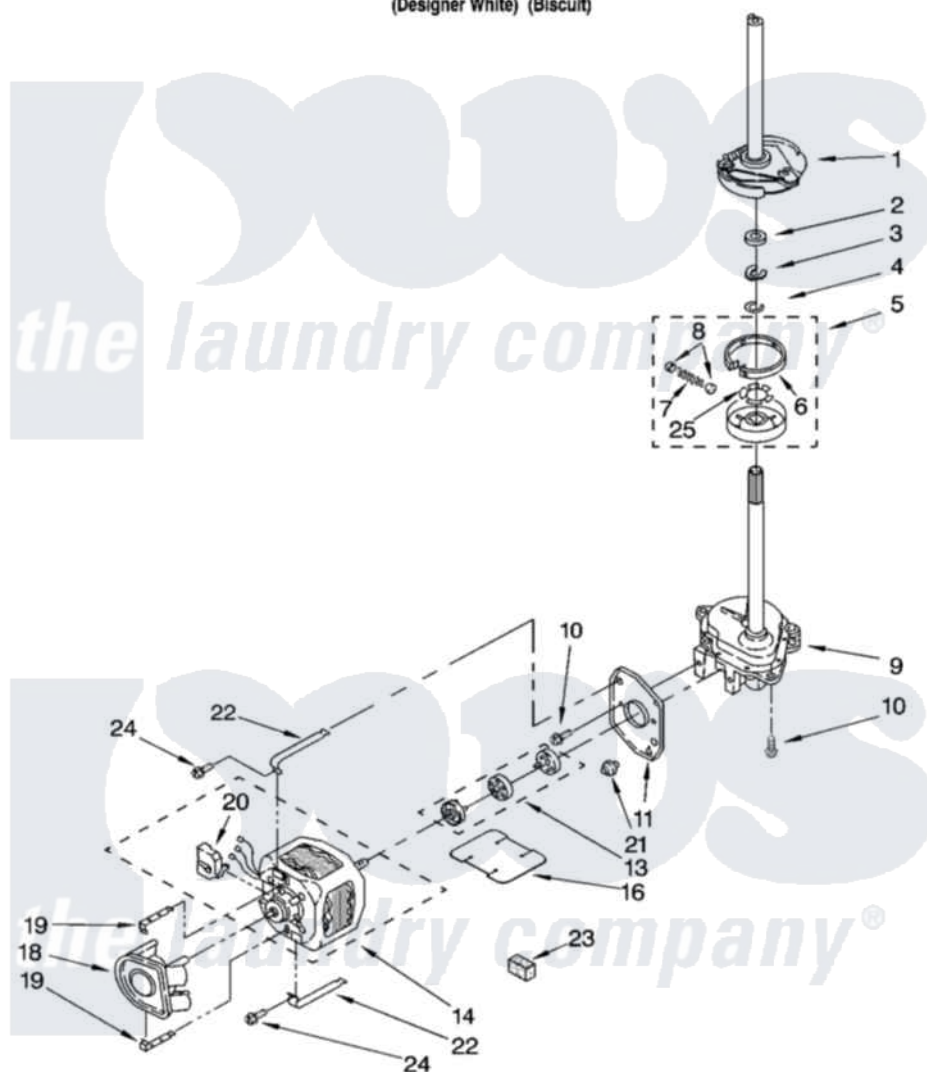

# Whirlpool LTE5243DQ4 08 - BRAKE, CLUTCH, GEARCASE, MOTOR AND PUMP PARTS

## BRAKE, CLUTCH, GEARCASE, MOTOR AND PUMP PARTS

For Models: LTE5243DQ4, LTE5243DT4  
(Designer White) (Biscuit)

8180580

11

Whirlpool [Residential Whirlpool LTE5243DQ4 Washer/Dryer Parts](#) Parts Diagram 08 - BRAKE, CLUTCH, GEARCASE, MOTOR AND PUMP PARTS

[Click on the part number to view part](#)

Item	Original Part Number	Replaced By	Status	Part Description
1	387948	<a href="#">285792</a>		Basketdrive
2	<a href="#">63292</a>			Washer, Spin Tube Thrust
3	62697	<a href="#">W10080230</a>		Ring, Spin Tube Support
4	63283	<a href="#">285353</a>		Ring
5	3951312	<a href="#">285785</a>		Clutch
6	3951308	<a href="#">285790</a>		Lining
7	3946846	<a href="#">8559387</a>		Spring And Damper Assembly
8	<a href="#">62646</a>			Cap, Clutch Spring
9	3360630	<a href="#">3360629</a>		Gearcase
10	3357334	<a href="#">3400516</a>		Screw Anti-Rattle
11	<a href="#">62611</a>			Plate, Motor Mount To Gearcase
13	3364003	<a href="#">285753A</a>		Coupling
14	<a href="#">661600</a>			Motor, Main Drive
16	<a href="#">3946532</a>			Shield, Motor

18	<a href="#">3363394</a>	Pump	
19	<a href="#">8546127</a>	Retainer, Pump	
20	62850	<a href="#">8529896</a>	Switch, Main Drive Motor
21	<a href="#">62691</a>	Grommet, Motor	
22	3349637	<a href="#">W10086010</a>	Retainer, Motor
23	<a href="#">3350013</a>	Foam	
24	3387485	<a href="#">273556</a>	Screw, 10-16 X 5/8
25	<a href="#">3355454</a>	Clip, Main Drive	