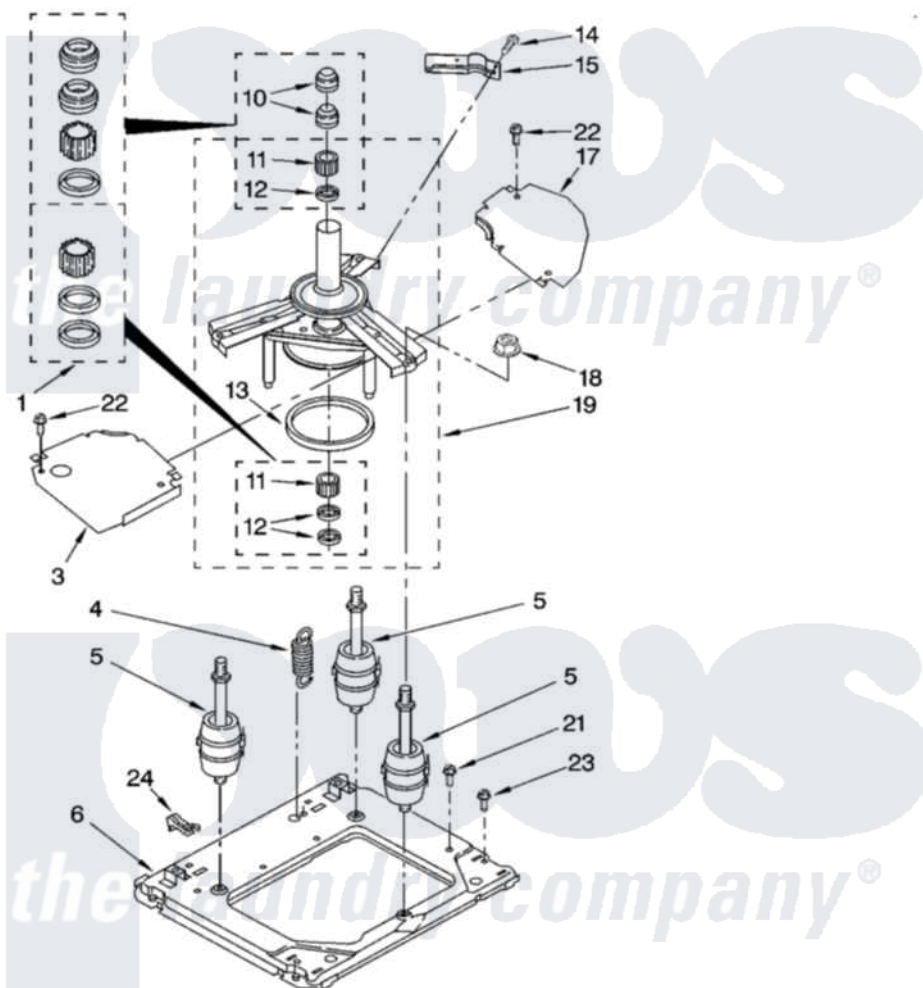

Whirlpool LTE5243DQ4 09 - MACHINE BASE PARTS

MACHINE BASE PARTS

For Models: LTE5243DQ4, LTE5243DT4
(Designer White) (Biscuit)

12

8180580

Whirlpool Residential Whirlpool LTE5243DQ4 Washer/Dryer Parts Parts Diagram 09 - MACHINE BASE PARTS

[Click on the part number to view part](#)

Item	Original Part Number	Replaced By	Status	Part Description
1	285203			Centerpost Bearing Kit
3	64137			Shield, Tub
4	388492	W10250667		Spring, Counterweight
5	3406201	W10207783		Spring
6	63755	8577373		Base
10	356934	8577376		Seal, Centerpost
11	3347047	8546455		Bearing, Centerpost
12	357409	359449		Seal, Agitator Shaft
13	63134			Ring, Sound Deadening
14	343641	681414		Screw, 10AB X 1/2
15	63636			Bracket, Counterweight Spring
17	63637			Shield, Tub
18	3351021	279710		Nut
19	63740			Tub Support And Drum
21	3351614			Screw, Gearcase Cover Mounting
				Screw, 9A X 3/8 Hex Washer

22

[90767](#)

Screw, OA X 3/8 HEX Washer
Head Tapping

23

[386011](#)

Screw And Washer

24

[696044](#)