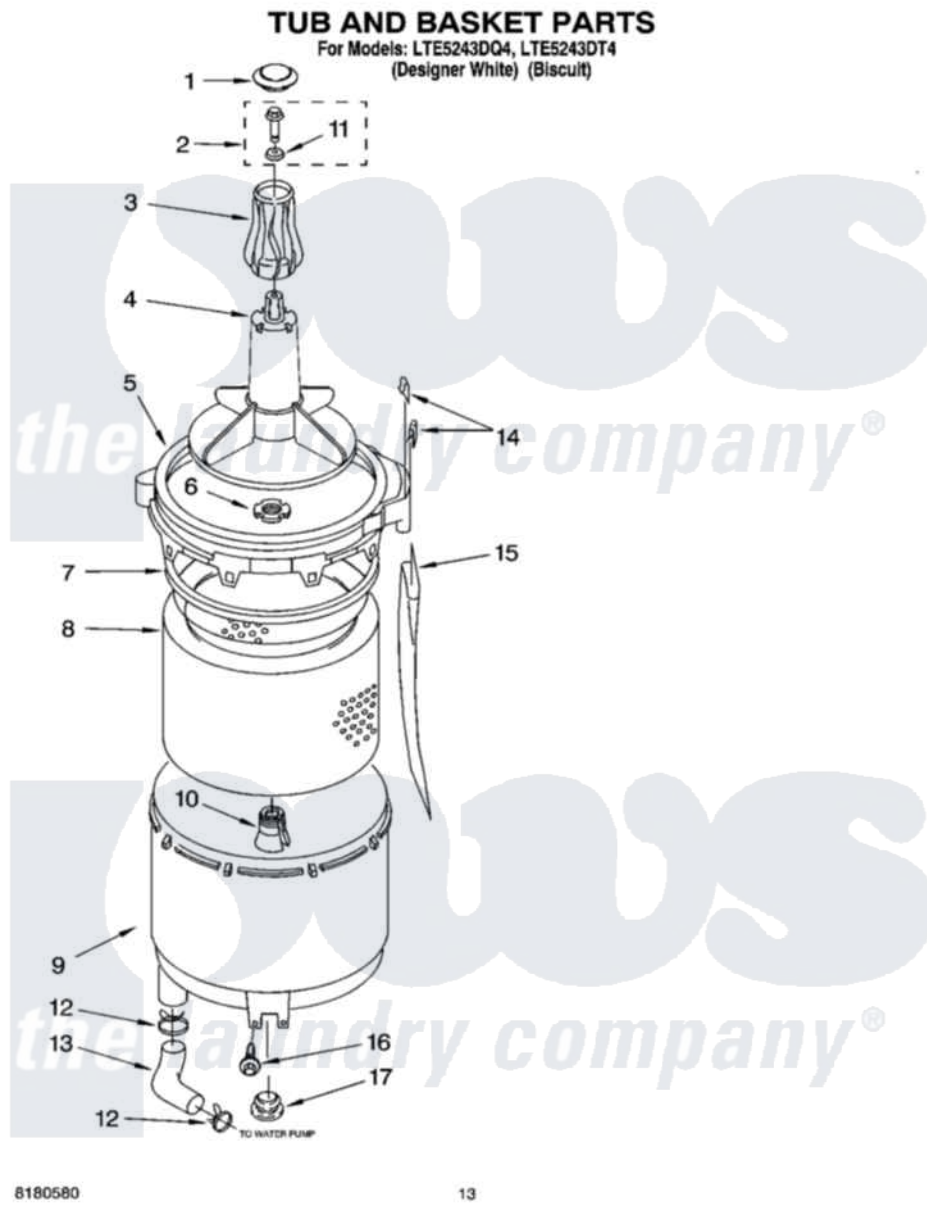

Whirlpool LTE5243DQ4 10 - TUB AND BASKET PARTS

Whirlpool Residential Whirlpool LTE5243DQ4 Washer/Dryer Parts Parts Diagram 10 - TUB AND BASKET PARTS
Click on the part number to view part

Item	Original Part Number	Replaced By	Status	Part Description
1	3355758			Cap, Agitator
2	358237			Screw And Washer
3	63840			Filter, Agitator
4	3349098			Agitator
5	64175			Tub Ring And Gasket
6	21366			Nut, Spanner
7	3359587			Gasket, Tub Ring
8	3351985			Basket
9	8066082			Tub
10	389140			Tub Block, Basket Drive
11	3949550			Washer
12	371502			Clamp, Hose
13	386929	280120		Hose
14	352155			Clip, Retaining
15	356398			Tube, Drain Off
16	357640			Screw And Washer