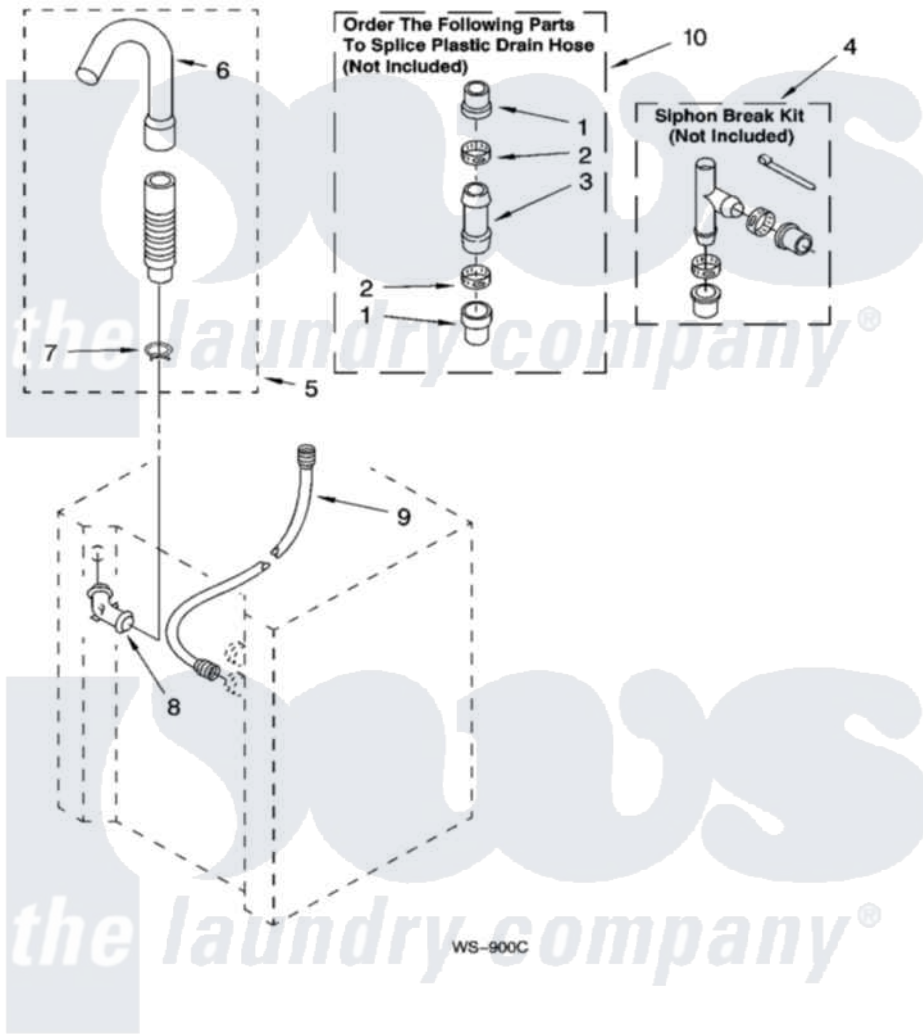

Whirlpool LTE5243DQ4 11 - WATER SYSTEM PARTS

WATER SYSTEM PARTS

For Models: LTE5243DQ4, LTE5243DT4
(Designer White) (Biscuit)

14

8180580

Whirlpool Residential Whirlpool LTE5243DQ4 Washer/Dryer Parts Parts Diagram 11 - WATER SYSTEM PARTS
Click on the part number to view part

Item	Original Part Number	Replaced By	Status	Part Description
1	285321			Water System Parts
2	65349	285655		Clamp, Hose
3	16272			Connector, Straight
4	285320			Water System Parts
5	661575	285664		Hose
"	8066182	W10108350		Hose, Corrugated Plastic Drain
"	661577	285666		Hose
6	3357027			Nozzle, Hose Drain
7	3357331			Clamp, Drain
8	356739	8557915		Connector, Hose
9	3354858	89503		Hose-Inlet
10	285442			Water System Parts
"	BLANK		Not Available	WS-900C