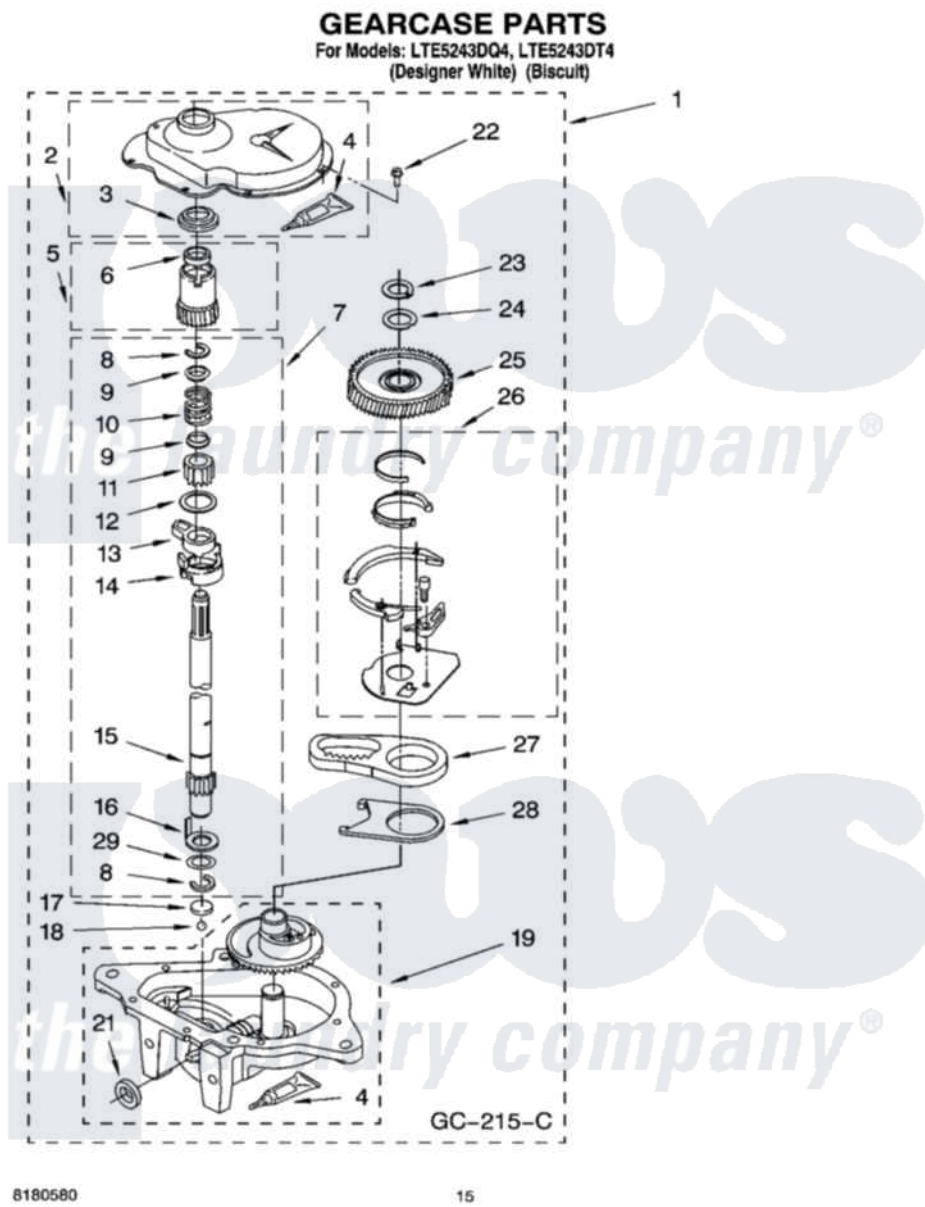

Whirlpool LTE5243DQ4 12 - GEARCASE PARTS

Whirlpool [Residential Whirlpool LTE5243DQ4 Washer/Dryer Parts](#) Parts Diagram 12 - GEARCASE PARTS
Click on the part number to view part

Item	Original Part Number	Replaced By	Status	Part Description
1	3360630	3360629		Gearcase
2	285202			Cover, Gearcase
3	3349985			Seal, Gearcase Cover
4	285195			Sealer Sealer, Gasket
5	63320	285362		Gear and Pinon
6	356427			Seal, Spin Pinion
7	389387			Shaft, Agitator
8	90369		Not Available	Ring, Retaining (2)
9	62677			Retainer, Spring
10	62676			Spring, Agitator
11	63273	285509		Shaft, Agitator
12	62619			Washer, Agitator Gear
13	62580	285206		Cam-Agitator
14	62581	285206		Cam-Agitator
15	285509			Shaft, Agitator
16	62618			Washer, Cam Thrust

17	16018	285205	Bearing
18	85529	285205	Bearing
19	389230	285515	Gearcase
21	285352		Seal Kit, Thrust Plug
22	3351614		Screw, Gearcase Cover Mounting
23	3362552	285765	Ring-Retr
24	285735	285766	Washer Kit, Thrust
25	62570	285362	Gear and Pinon
26	388253	999516	Shelf-Glas
27	3349296	8546456	Rack, Connecting
28	62621		Actuator, Shift
29	388815		Washer, Intermediate 1 3976263 Miscellaneous Parts Bag 2 3976300 Washer, Inlet Hose 3 3366913 Clamp, Hose