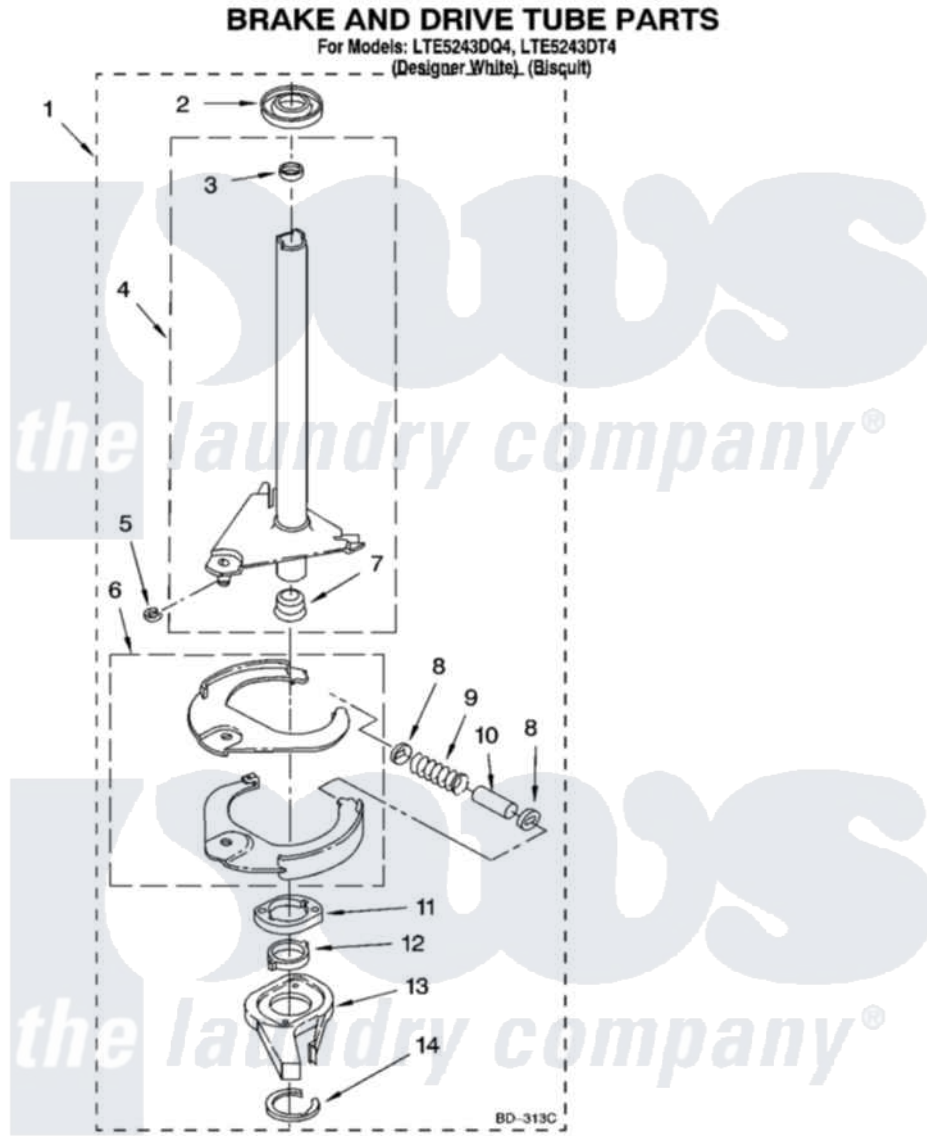

Whirlpool LTE5243DQ4 13 - BRAKE AND DRIVE TUBE PARTS

16

8180580

Whirlpool Residential Whirlpool LTE5243DQ4 Washer/Dryer Parts Parts Diagram 13 - BRAKE AND DRIVE TUBE PARTS

Click on the part number to view part

| Item | Original Part Number | Replaced By | Status | Part Description |
|------|------------------------|---------------------------|---------------|---------------------------------|
| 1 | 387948 | 285792 | | Basketdrive |
| 2 | 62658 | | | Ring, Thrust |
| 3 | 356427 | | | Seal, Spin Pinion |
| 4 | 64027 | 64208 | | Tube-Spin |
| 5 | 64035 | W10083190 | | Ring, Retaining |
| 6 | 64232 | 285438 | | Shoe-Brake |
| 7 | 62703 | 8546462 | | "T" Bearing, Spin Tube |
| 8 | 3353956 | 285658 | | Sleeve |
| 9 | 63748 | | | Spring, Brake |
| 10 | 3355360 | 285658 | | Sleeve |
| 11 | 661516 | 8546461 | | Cam, Brake Release |
| 12 | 63022 | | | Sleeve, Cam |
| 13 | 64194 | 285790 | | Lining |
| 14 | 90368 | W10083200 | | Ring, Retaining |
| " | BLANK | | Not Available | Following Parts Not Illustrated |
| " | 285208 | | | Lubricant |