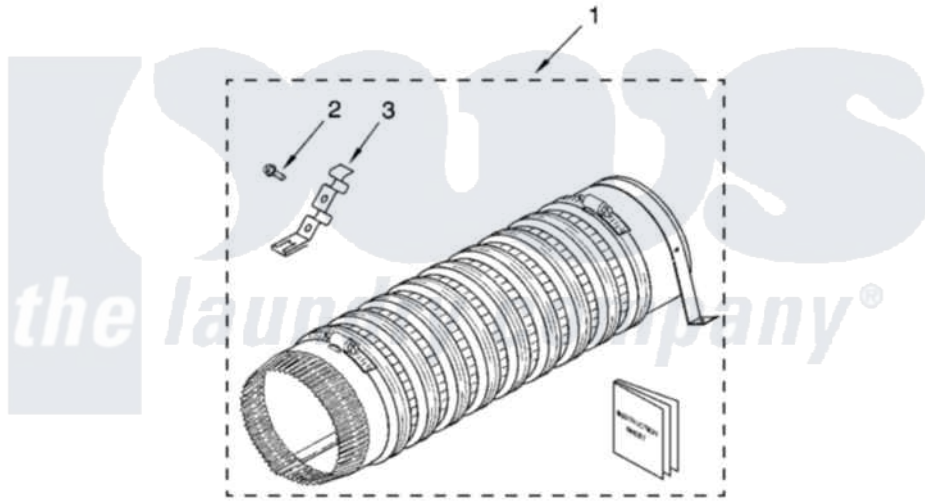

# Whirlpool LTE5243DQ4 14 - PRODUCT ACCESSORY PARTS

## PRODUCT ACCESSORY PARTS

For Models: LTE5243DQ4, LTE5243DT4  
(Designer White) (Biscuit)

8180580

17

Whirlpool [Residential Whirlpool LTE5243DQ4 Washer/Dryer Parts](#) Parts Diagram 14 - PRODUCT ACCESSORY PARTS

[Click on the part number to view part](#)

Item	Original Part Number	Replaced By	Status	Part Description
1	<a href="#">279823</a>			Side Exhaust Extension Kit
2	<a href="#">488729</a>			Screw
3	<a href="#">3395536</a>			Clip