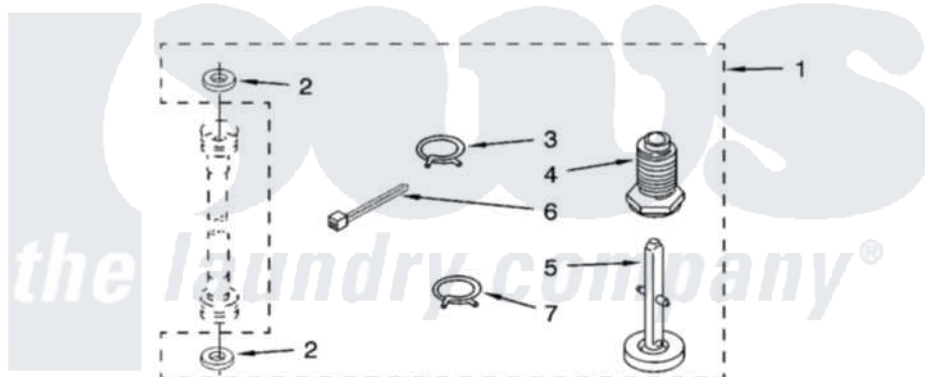

Whirlpool LTE5243DQ4 15 - MISCELLANEOUS PARTS, OPTIONAL PARTS  
(NOT INCLUDED)

**MISCELLANEOUS PARTS**

For Models: LTE5243DQ4, LTE5243DT4  
(Designer White) (Biscuit)

Whirlpool [Residential Whirlpool LTE5243DQ4 Washer/Dryer Parts](#) Parts Diagram 15 - MISCELLANEOUS PARTS,  
OPTIONAL PARTS (NOT INCLUDED)  
[Click on the part number to view part](#)

Item	Original Part Number	Replaced By	Status	Part Description
1	3359934	<a href="#">W10112403</a>		Miscellaneous Parts Bag
2	<a href="#">16123</a>			Washer Inlet-Hose Miscellaneous Parts Must be Ordered Separately.
3	370445	<a href="#">285655</a>		Clamp, Hose
4	<a href="#">367594</a>			Foot, Front
5	<a href="#">358594</a>			Foot, Rear
6	3347869	<a href="#">W10339879</a>		Tie, Cable
7	<a href="#">3357331</a>			Clamp, Drain
	<a href="#">72017</a>			Paint, Touch-Up
"	<a href="#">4392899</a>			Paint, Touch-Up
"	<a href="#">350938</a>			Paint, Pressurized Spray B
"	<a href="#">350930</a>			Paint, Pressurized Spray B
"	<a href="#">4392901</a>			Paint, Pressurized Spray
"	<a href="#">799344</a>			Paint, Touch-Up )