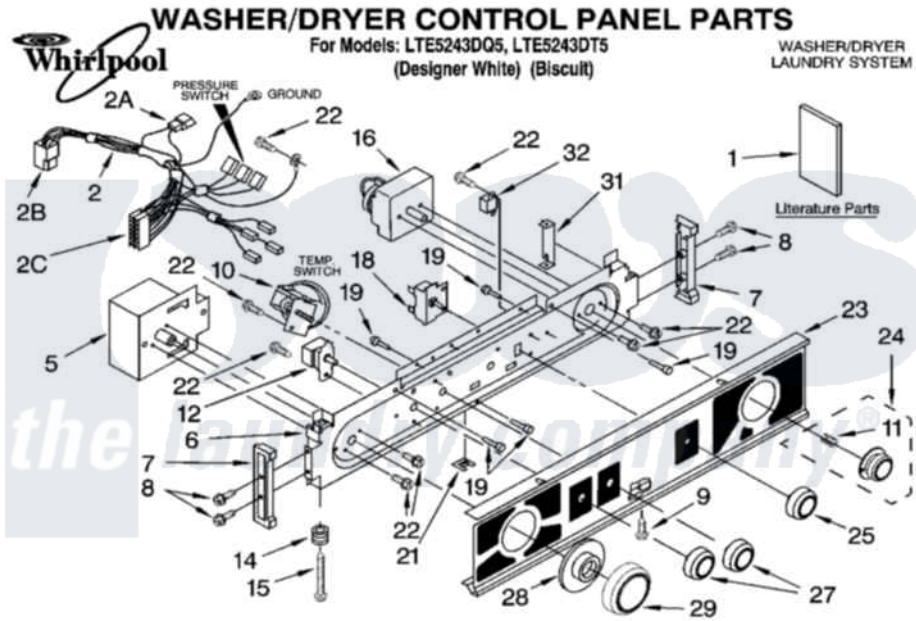

# Whirlpool LTE5243DQ5 01 - WASHER/DRYER CONTROL PANEL PARTS

8-05 Litho in U.S.A. (LT)

1

Part No. 8180758

Whirlpool [Residential Whirlpool LTE5243DQ5 Washer/Dryer Parts](#) Parts Diagram 01 - WASHER/DRYER CONTROL PANEL PARTS

Click on the part number to view part

Item	Original Part Number	Replaced By	Status	Part Description
1	8542748		Not Available	Installation Instructions
"	3406880		Not Available	Installation Instructions (English)
"	3954161		Not Available	Energy Guide
"	8542754		Not Available	Sheet, Cycle Feature
"	3952874		Not Available	Wiring Diagram
2	<a href="#">3406288</a>			Harness, Console Wiring
"	<a href="#">3350130</a>			Plug, Terminal
"	<a href="#">696073</a>			Receptacle, Connector
"	<a href="#">3948614</a>			Disconnect Block
5	<a href="#">3952499</a>			Timer, Control
6	<a href="#">8528154</a>			Bracket, Control
7	<a href="#">692993</a>			End Cap, Console
"	<a href="#">3978584</a>			End Cap, Console
8	<a href="#">348689</a>			Screw, End Cap Mounting
9	<a href="#">694091</a>			Trim, Side Right Hand