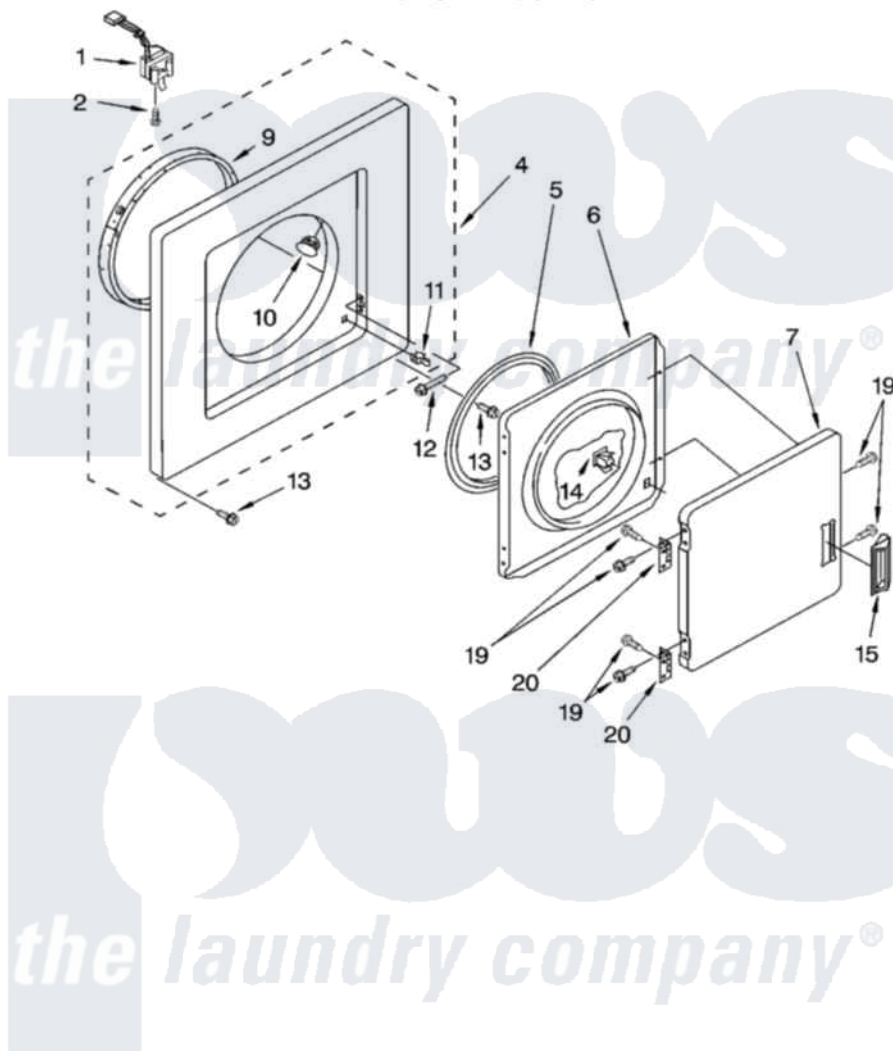

Whirlpool LTE5243DQ5 02 - DRYER FRONT PANEL AND DOOR PARTS

DRYER FRONT PANEL AND DOOR PARTS

For Models: LTE5243DQ5, LTE5243DT5
(Designer White) (Biscuit)

2

8180758

Whirlpool [Residential Whirlpool LTE5243DQ5 Washer/Dryer Parts](#) Parts Diagram 02 - DRYER FRONT PANEL AND DOOR PARTS

[Click on the part number to view part](#)

Item	Original Part Number	Replaced By	Status	Part Description
1	3406108			Door Switch
2	697773	3395530		Screw
4	692619	285314		Panel
"	3978587	285836		Panel
5	3390734			Seal, Door
6	695656	280077		Door
7	348205			Door, Front
"	3978598			Door, Front
9	8066123	279264		Air Channel Box
10	685203	279220		Clip
11	696144	279570		Latch
12	3390663	681414		Screw, 10AB X 1/2
13	343641	681414		Screw, 10AB X 1/2
14	3389441			Door Catch Assembly
15	686711			Handle, Door
"	3978592			Handle, Door