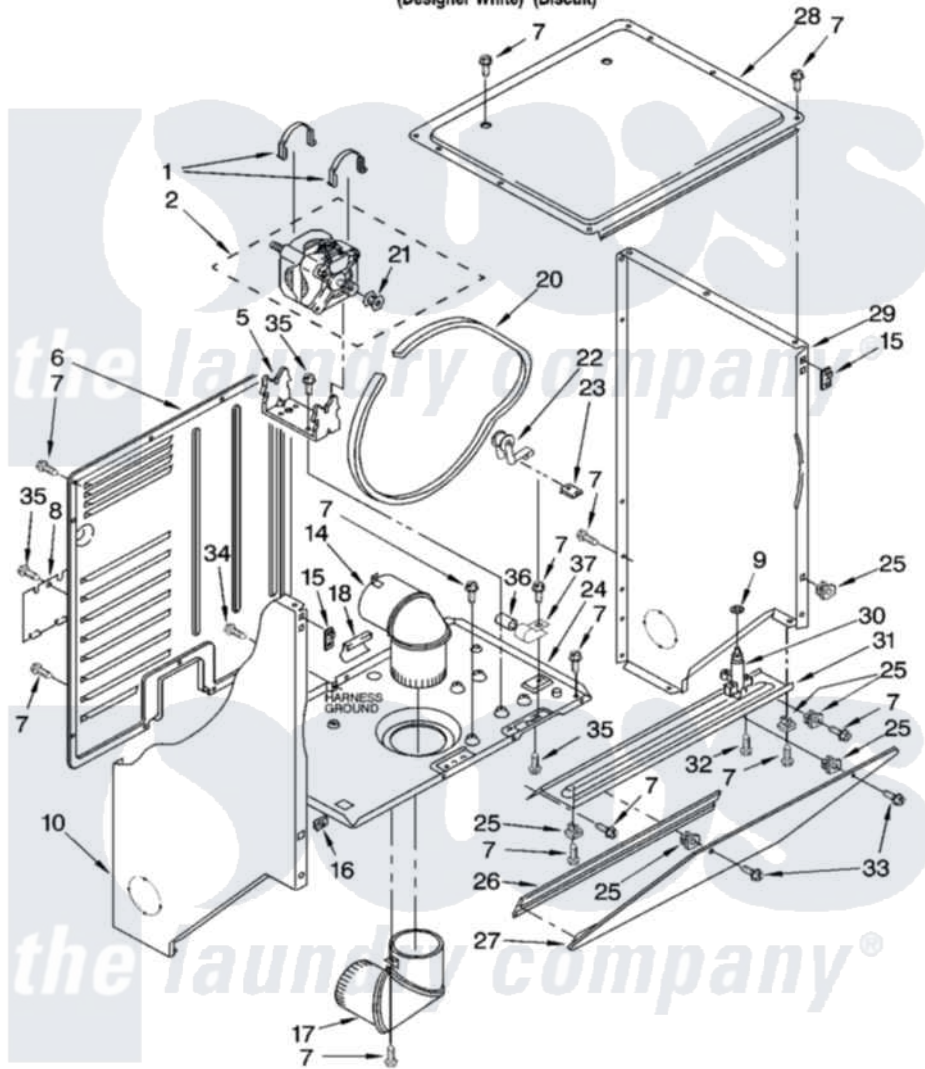

Whirlpool LTE5243DQ5 03 - DRYER CABINET AND MOTOR PARTS

DRYER CABINET AND MOTOR PARTS

For Models: LTE5243DQ5, LTE5243DT5
(Designer White) (Biscuit)

8180758

3

Whirlpool [Residential Whirlpool LTE5243DQ5 Washer/Dryer Parts](#) Parts Diagram 03 - DRYER CABINET AND MOTOR PARTS

[Click on the part number to view part](#)

Item	Original Part Number	Replaced By	Status	Part Description
1	660658			Clamp, Motor Mounting 343481 685441
2	8538265	8539558		Motor-Drive
5	696541			Bracket, Motor
6	3390405	280069		Panel
7	343641	681414		Screw, 10AB X 1/2
8	3394228			Cover, Terminal Block
9	90296			Nut, Push On
10	3402293			Panel, Side
"	3978589			Panel, Side
14	3399602			Elbow, Upper
15	3394083			Clip, Front Panel
16	98234			Clip, U-Bend
17	3399603			Elbow, Lower
18	686770	686769		Protector, Support
20	8066064	3394652		Belt, Drive

21	8066051		Pulley, Motor
22	691366		Idler And Pulley Assembly
23	692771		Nut, Idler Bracket To Base
24	3399632		Base, Dryer
25	692400		Nut, Push-In
26	692926		Cove, Transition Panel
27	692933		Panel, Transition
"	3978591		Panel, Transition
28	692641		Top, Dryer
29	3402287		Panel, Side
"	3978590		Panel, Side
30	693145		Latch, Lid
31	692781		Closure, Control Area
"	3978599		Closure, Control Area
32	354975		Screw And Washer
33	693304		Screw And Washer
34	697776	4331106	Screw, No.10-32 X 7/16
35	3390631		Screw, 10-16 X 3/8
36	661606	8572717	Capacitor, Motor Start
37	357030		Clamp, Capacitor