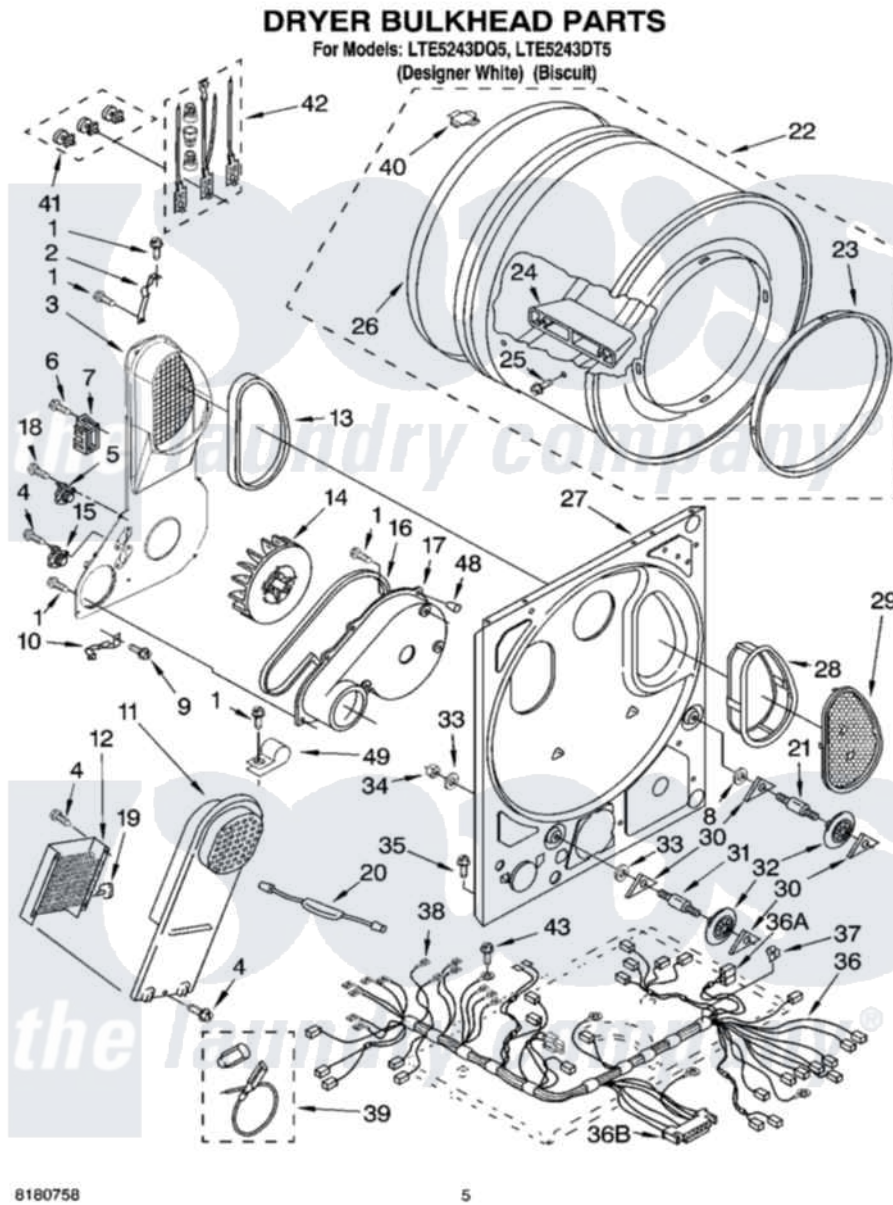

Whirlpool LTE5243DQ5 04 - DRYER BULKHEAD PARTS

Whirlpool [Residential Whirlpool LTE5243DQ5 Washer/Dryer Parts](#) Parts Diagram 04 - DRYER BULKHEAD PARTS
Click on the part number to view part

Item	Original Part Number	Replaced By	Status	Part Description
1	343641	681414		Screw, 10AB X 1/2
2	3395396	345396		Clip, Air Duct To Bulkhead
3	8566186			Air Duct And Bracket
4	90767			Screw, 8A X 3/8 HeX Washer Head Tapping
5	3398128			Thermostat, Internal Bias
6	3393008	308685		Side Trim)
7	3397659			Block, Terminal
8	3388703			Washer, Support
9	489463			Screw, 8-18 X 1/16
10	3398161			CLIP
11	3401380			Box, Heater
12	3403586	279843		Element
13	339956			Seal, Air Duct To Bulkhead
14	696426			Wheel, Blower
15	8572767			Thermal Limiter 195 F
16	8066094			Seal, Fan Scroll

17	696418		Fan Scroll
18	3390647	488729	Screw
19	3404154		Thermostat, Heater Box
20	3406652	279872	Resistor
21	3399507	W10359269	Shaft, Drum Roller Threads
22	695943	3391834	Drum
23	3394508		Ring, Bearing
24	685207		Baffle, Drum
25	97787	W10109200	Screw, Baffle Mounting
26	345648	279735	Seal
27	695931	279848	Bulkhead
28	8531964		Lint Screen
29	8531967		Cover, Lint Screen Outlet
30	690997		Washer, Thrust
31	3399506	W10359270	Shaft, Drum Roller Threads
32	3397590	349241T	Support
33	348197		Washer, Support
34	3359452		Nut, Lock
35	3390631		Screw, 10-16 X 3/8
36	3406941	8576537	Harness, Main Dryer Wiring
"	717252		Receptacle, Terminal
"	3395683		Receptacle, Multi-Terminal
37	693141	Not Available	Clip, Wiring Harness (3)
38	94614		Terminal
39	279457		Wire Kit, Terminal
40	8066086		Plug, Drum Hole
41	279393		Terminal Block Screw Kit
42	279318		Terminal Tinned And Brass Panel
43	697776	4331106	Screw, No.10-32 X 7/16
48	359702	W10491983	Tip-Tines
49	255563	488946	Clamp, Evaporator Tube