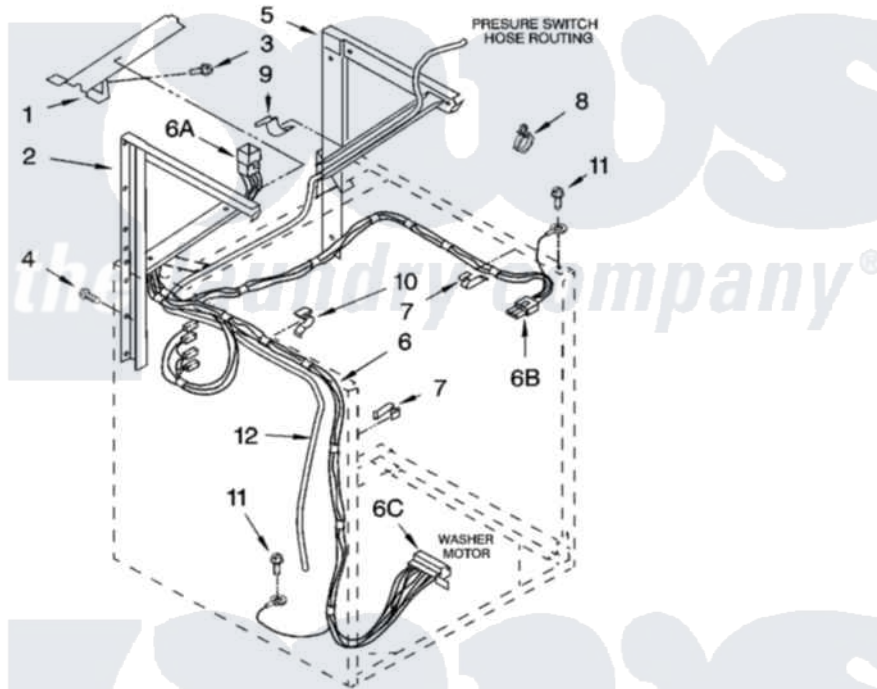

Whirlpool LTE5243DQ5 05 - DRYER SUPPORT AND WASHER PARTS

DRYER SUPPORT AND WASHER PARTS

For Models: LTE5243DQ5, LTE5243DT5
(Designer White) (Biscuit)

8180758

7

Whirlpool Residential Whirlpool LTE5243DQ5 Washer/Dryer Parts Parts Diagram 05 - DRYER SUPPORT AND WASHER PARTS

Click on the part number to view part

Item	Original Part Number	Replaced By	Status	Part Description
1	694304			Cover, Channel
2	692647			Support, Dryer
3	343641	681414		Screw, 10AB X 1/2
4	3400000			Screw, 10-24 X 3/8
5	692646			Support, Dryer
6	3954108			Harness, Lower
"	696074		Not Available	Plug, Terminal (12-Way) (Connects With Automatic Console Harness)
"	62889			Receptacle, Terminal
"	62505			Block, Disconnect
7	3347812	8528351		Clip
8	3352501	8559320		Restraint, Hose
9	90016			Clip, Pressure Switch Hose
10	693141		Not Available	Clip, Wiring Harness (3)
11	3351614			Screw, Gearcase Cover Mounting