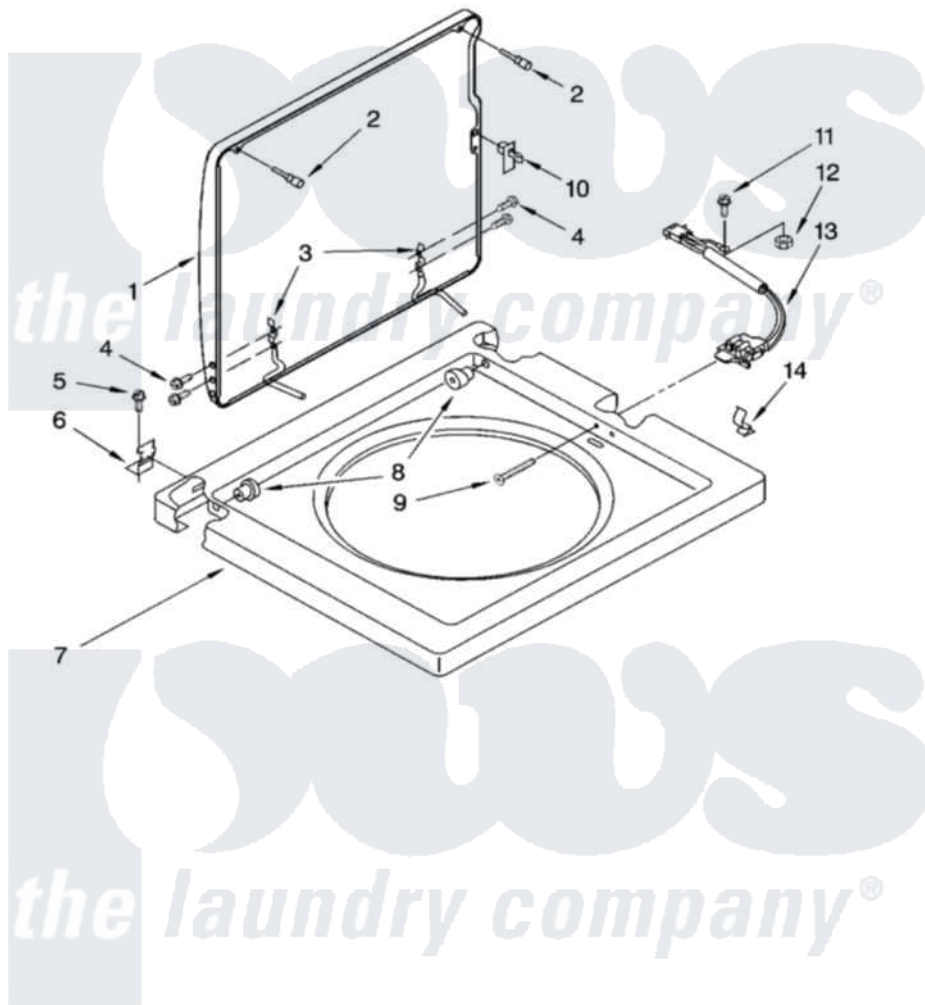

Whirlpool LTE5243DQ5 06 - WASHER TOP AND LID PARTS

WASHER TOP AND LID PARTS

For Models: LTE5243DQ5, LTE5243DT5
(Designer White) (Biscuit)

8

8180758

Whirlpool Residential Whirlpool LTE5243DQ5 Washer/Dryer Parts Parts Diagram 06 - WASHER TOP AND LID PARTS
Click on the part number to view part

Item	Original Part Number	Replaced By	Status	Part Description
1	3398848			Lid
"	3398849			Lid
2	384475	80011		Bumper
3	91770			Hinge, Lid
4	3351355	W10119828		Screw, Lid Hinge Mounting
5	343641	681414		Screw, 10AB X 1/2
6	692985			Clip, Spring
7	384693			Top
"	3978593			Top
8	21258			Bearing, Lid Hinge
9	3356311			Screw And Washer, Lid Switch Shield
10	358684			Strike, Lid Switch
11	3400030	33001178		Back, Tumbler
12	8533959	680762		Nut
13	3355806			Switch, Lid
14	90016			Clip, Pressure Switch Hose